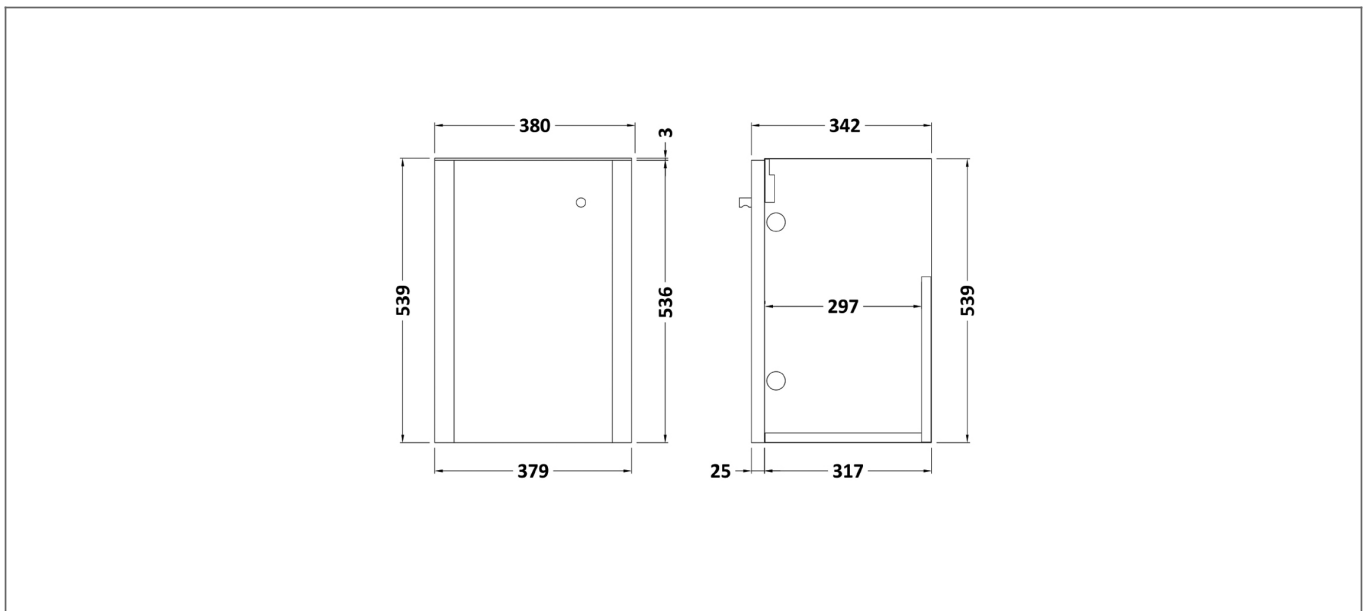

Technical Datasheet

Product Code: 237DIRWH400AB

Product Description: Arley Direction 400mm 1 Door W/Hung Basin Unit

Specification

Number Of Doors:	1
Number Of Shelves:	1
Handle Type:	Bar
Material:	MFC
Style:	Modern
Barcode:	5056211878773
Packaged Weight:	14 kg
Packaged Length (Metre):	0.34
Packaged Width (Metre):	0.4
Packaged Height (Metre):	0.56

Technical Drawing

Dimensions: All measurements are in millimetres and are subject to normal manufacturing variations.

Due to a continuing development programme to improve design and performance, we reserve all rights to vary specifications without prior notice. Please note, all accessories are for photographic purposes only.