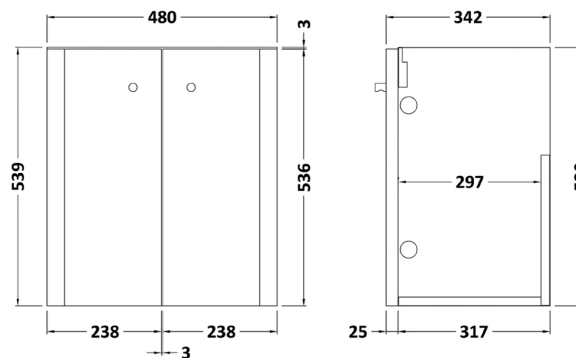

# Technical Datasheet

Product Code: 237DIRWH500AB

Product Description: Arley Direction 500mm 2 Door W/Hung Basin Unit

**A R L E Y**

## Specification

Number Of Doors:	2
Number Of Shelves:	1
Handle Type:	Bar
Material:	MFC
Style:	Modern
Barcode:	5056211878797
Packaged Weight:	16 kg
Packaged Length (Metre):	0.34
Packaged Width (Metre):	0.5
Packaged Height (Metre):	0.56

## Technical Drawing

Dimensions: All measurements are in millimetres and are subject to normal manufacturing variations.

Due to a continuing development programme to improve design and performance, we reserve all rights to vary specifications without prior notice. Please note, all accessories are for photographic purposes only.