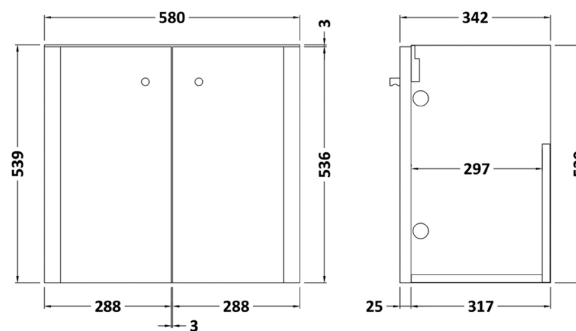

# Technical Datasheet

Product Code: 237DIRWH600WH

Product Description: Arley Direction 600mm 2 Door W/Hung Basin Unit

## Specification

Number Of Doors:	2
Number Of Shelves:	1
Handle Type:	Bar
Material:	MFC
Style:	Modern
Barcode:	5056211853374
Packaged Weight:	18 kg
Packaged Length (Metre):	0.34
Packaged Width (Metre):	0.6
Packaged Height (Metre):	0.56

## Technical Drawing

Dimensions: All measurements are in millimetres and are subject to normal manufacturing variations.

Due to a continuing development programme to improve design and performance, we reserve all rights to vary specifications without prior notice. Please note, all accessories are for photographic purposes only.