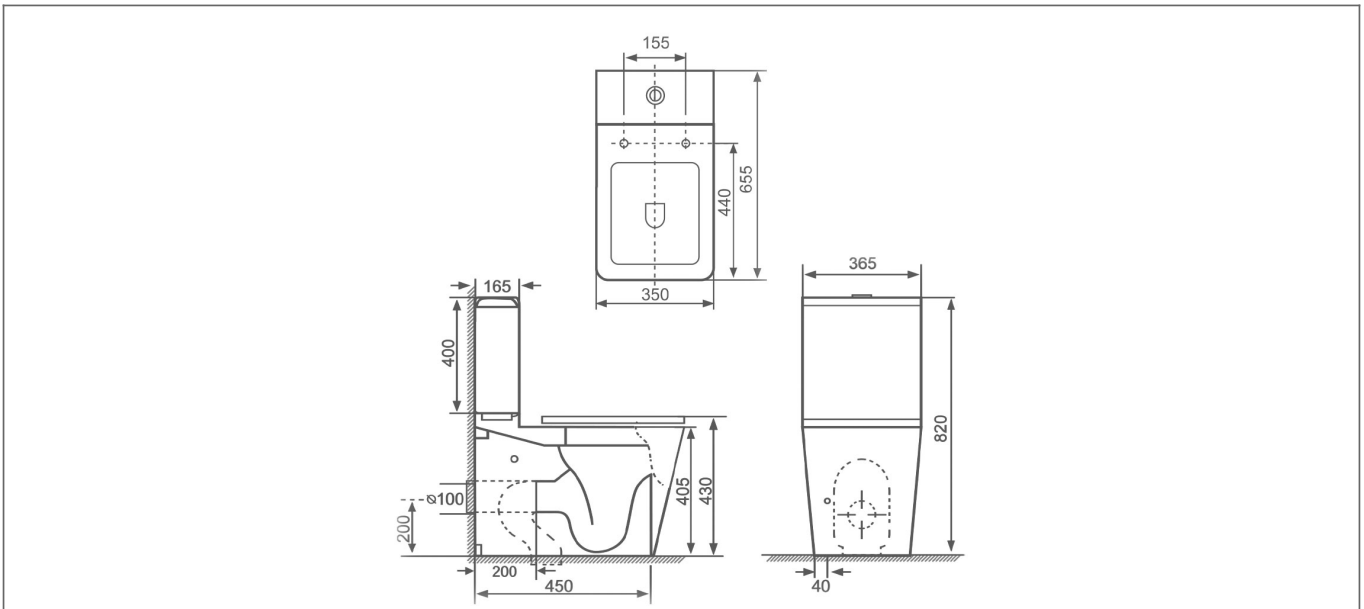

# Technical Datasheet

Product Code: SY-TORBO5

Product Description: Synergy Torbole Black Square Pan Rimless

## Specification

Product Guarantee:	Lifetime
Barcode:	5056474544767
Packaged Weight (kg):	0.0 kg
Material:	Ceramic
Projection:	655
Style:	Modern
Includes Seat:	No

## Technical Drawing

Dimensions: All measurements are in millimetres and are subject to normal manufacturing variations.

Due to a continuing development programme to improve design and performance, we reserve all rights to vary specifications without prior notice. Please note, all accessories are for photographic purposes only.