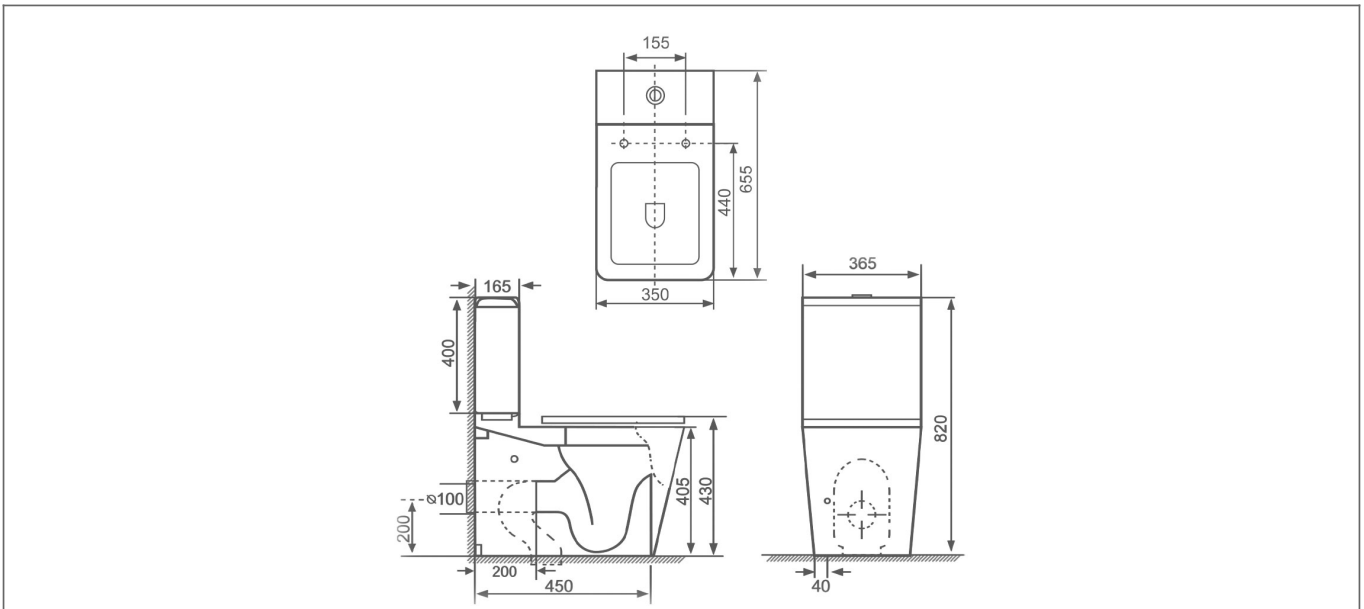

Technical Datasheet

Product Code: SY-TORBO1

Product Description: Synergy Torbole Square Ceramic Pan Rimless

Specification

Product Guarantee:	Lifetime
Barcode:	5056474544729
Packaged Weight (kg):	43 kg
Material:	Ceramic
Projection:	655
Style:	Modern
Includes Seat:	No

Key Features

- Pure & luxurious modern design ideal to boost your bathroom décor
- The natural raw materials make ceramic hard wearing, scratch-proof & resistant to limescale
- Close Coupled back to wall pan hides unsightly pipework
- Rimless technology makes it easier to clean & reduces limescale build up
- Optional soft close seat is available from this range

Technical Drawing

Dimensions: All measurements are in millimetres and are subject to normal manufacturing variations.

Due to a continuing development programme to improve design and performance, we reserve all rights to vary specifications without prior notice. Please note, all accessories are for photographic purposes only.