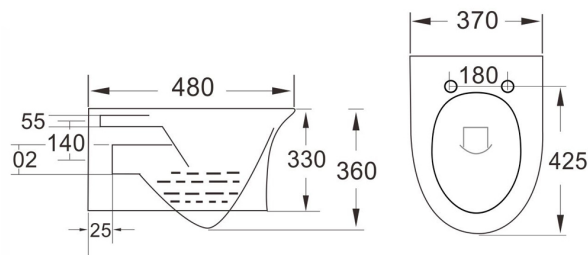

Technical Datasheet

Product Code: SY-FLU04

Product Description: Synergy Fluid 360mm W/Hung Pan Rimless

Specification

Product Guarantee:	Lifetime
Barcode:	5056474504075
Packaged Weight (kg):	20.9 kg
Material:	Ceramic
Projection:	480
Style:	Modern
Includes Seat:	No

Technical Drawing

Dimensions: All measurements are in millimetres and are subject to normal manufacturing variations.

Due to a continuing development programme to improve design and performance, we reserve all rights to vary specifications without prior notice. Please note, all accessories are for photographic purposes only.