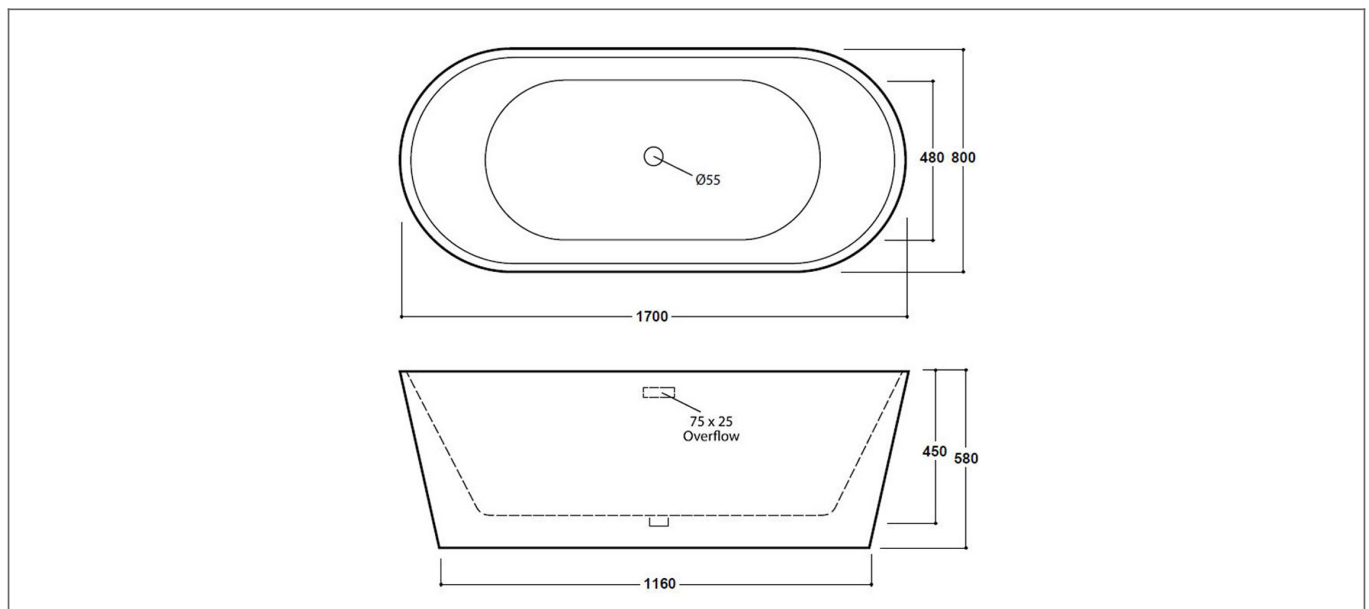

# Technical Datasheet

Product Code: SY-FSB401

Product Description: Synergy Lugano 1700mm Modern Double Ended Bath

## Specification

Material:	Acrylic
Style:	Modern
Shape:	Round
Number Of Tap Holes:	0
Overflow Included:	Yes
Waste Included:	Yes
Bath Thickness:	5 mm
Product Guarantee:	Lifetime
Water Capacity (litres):	269

## Key Features

- Clean, straight lines, uncluttered spaces. Embrace modernistic style from the 20th century
- Manufactured from high quality 5mm acrylic
- Designed for free standing mixer use as cannot be drilled
- Large spacious bathing area for that extra added comfort
- Comes complete with click clack waste, overflow & leg set
- Alternatively available in 1600mm

## Technical Drawing

Dimensions: All measurements are in millimetres and are subject to normal manufacturing variations.

Due to a continuing development programme to improve design and performance, we reserve all rights to vary specifications without prior notice. Please note, all accessories are for photographic purposes only.