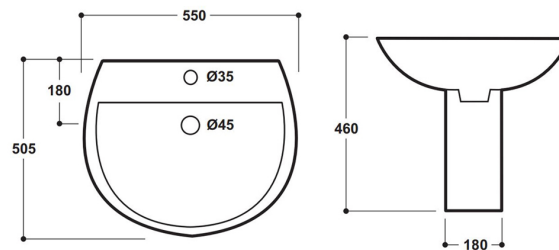

Technical Datasheet

Product Code: SY-LYON03

Product Description: Synergy Lyon Half Pedestal for 550mm Basin

Specification

Product Guarantee:	Lifetime
Material:	Vitreous China
Style:	Modern
Range Name:	Lyon
Shape:	Round
Colour:	White
Barcode:	SY-LYON03
Packaged Weight (kg):	7.8 kg
Packaged Length (Metre):	0.46
Packaged Width (Metre):	0.2
Packaged Height (Metre):	0.38

Key Features

- Clean, straight lines, uncluttered spaces. Embrace modernistic style from the 20th century
- Manufactured from high quality vitreous china
- Space saving design ideal for wall mounting
- Designed to be installed with Lyon 550mm basin
- Matching sanitaryware is also available in the Lyon Range

Technical Drawing

Dimensions: All measurements are in millimetres and are subject to normal manufacturing variations.

Due to a continuing development programme to improve design and performance, we reserve all rights to vary specifications without prior notice. Please note, all accessories are for photographic purposes only.