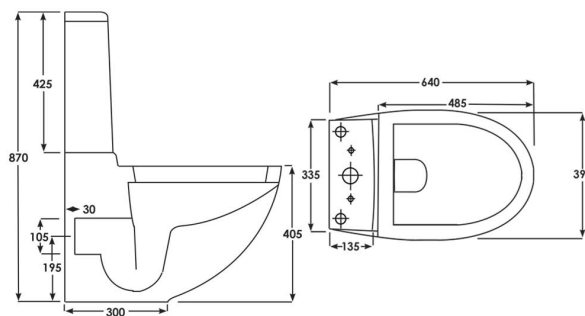

Technical Datasheet

Product Code: **SY-LYON04**

Product Description: **Synergy Lyon Close Coupled Fully Back to Wall Pan**

Specification

Product Guarantee:	Lifetime
Barcode:	SY-LYON04
Packaged Weight (kg):	31.5 kg
Material:	Ceramic
Projection:	640
Style:	Modern
Includes Seat:	No

Key Features

- Clean, straight lines, uncluttered spaces. Embrace modernistic style from the 20th century
- Manufactured from high quality white ceramic
- Suitable for use with back to wall WC furniture units
- Designed to hide unsightly pipework after installation
- Optional quick release seat is available from this range
- Matching sanitaryware are also available in the Lyon range

Technical Drawing

Dimensions: All measurements are in millimetres and are subject to normal manufacturing variations.

Due to a continuing development programme to improve design and performance, we reserve all rights to vary specifications without prior notice. Please note, all accessories are for photographic purposes only.