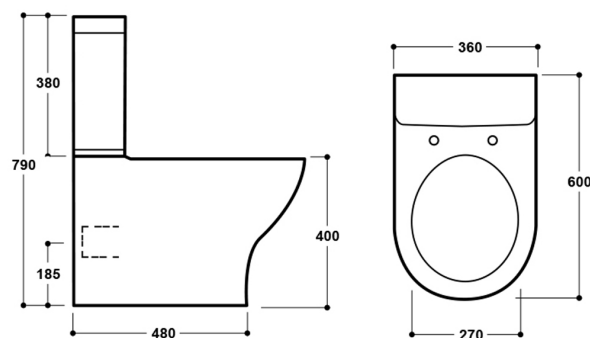

Technical Datasheet

Product Code: SY-MARB05

Product Description: Synergy Marbella Mini Close Coupled Back To Wall Pan

Specification

| | |
|-----------------------|----------------|
| Product Guarantee: | Lifetime |
| Barcode: | SY-MARB05 |
| Packaged Weight (kg): | 27 kg |
| Material: | Vitreous China |
| Projection: | 600 |
| Style: | Modern |
| Includes Seat: | No |

Key Features

- Pure & luxurious modern design ideal to boost your bathroom décor
- Vitreous china's smooth, elegant, naturally stain resistant quality helps stand the test of time
- Close Coupled pan designed to hide unsightly pipework
- Rimless technology makes it easier to clean & reduces limescale build up
- Optional quick release close seat is available from this range
- Matching sanitaryware is also available in the Marbella range

Technical Drawing

Dimensions: All measurements are in millimetres and are subject to normal manufacturing variations.

Due to a continuing development programme to improve design and performance, we reserve all rights to vary specifications without prior notice. Please note, all accessories are for photographic purposes only.