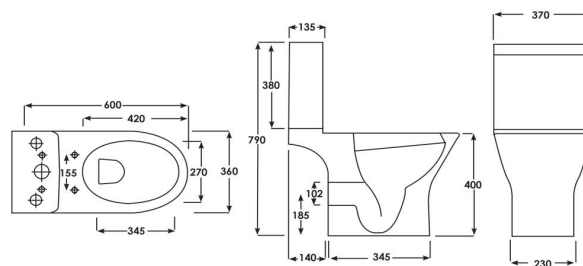

Technical Datasheet

Product Code: SY-MARB07

Product Description: Synergy Marbella Close Coupled Cistern

Specification

Product Guarantee:	Lifetime
Barcode:	SY-MARB07
Packaged Weight (kg):	11 kg
Material:	Vitreous China
Style:	Modern
Flush Type:	Push Button
Cistern Flush:	Dual Flush

Technical Drawing

Dimensions: All measurements are in millimetres and are subject to normal manufacturing variations.

Due to a continuing development programme to improve design and performance, we reserve all rights to vary specifications without prior notice. Please note, all accessories are for photographic purposes only.