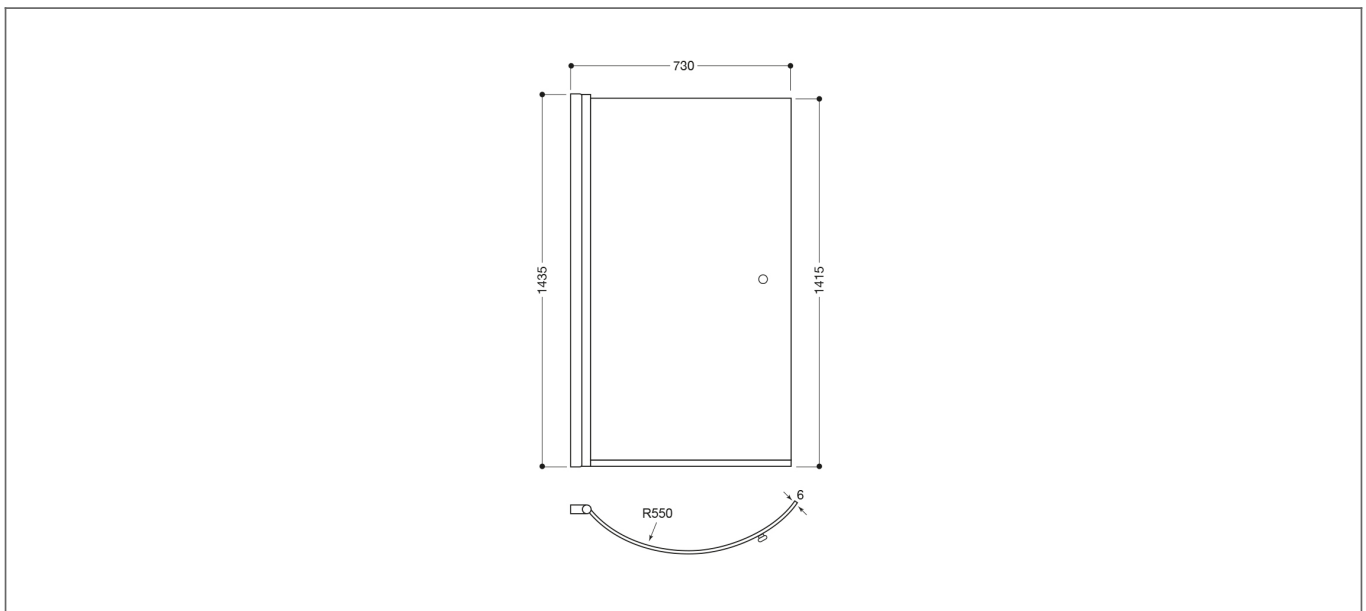

Technical Datasheet

Product Code: 237BK2CSSBB-Q

Product Description: ARLEY KURV2 Curved Shower Screen BB

Specification

Packaged Weight (kg):	18 kg
Packaged Length (Metre):	0.035
Packaged Width (Metre):	0.82
Packaged Height (M3):	1.45
Material:	Glass
Glass Style:	Clear
Glass Thickness:	6 mm

Key Features

- Clean structural lines make this piece the perfect match for both modern & traditional spaces
- Manufactured from quality 6mm toughened safety glass
- Reversible screen suitable for right & left hand baths
- Suitable for use with P shaped baths
- Other styles & finishes are available too choose from

Technical Drawing

Dimensions: All measurements are in millimetres and are subject to normal manufacturing variations.

Due to a continuing development programme to improve design and performance, we reserve all rights to vary specifications without prior notice. Please note, all accessories are for photographic purposes only.