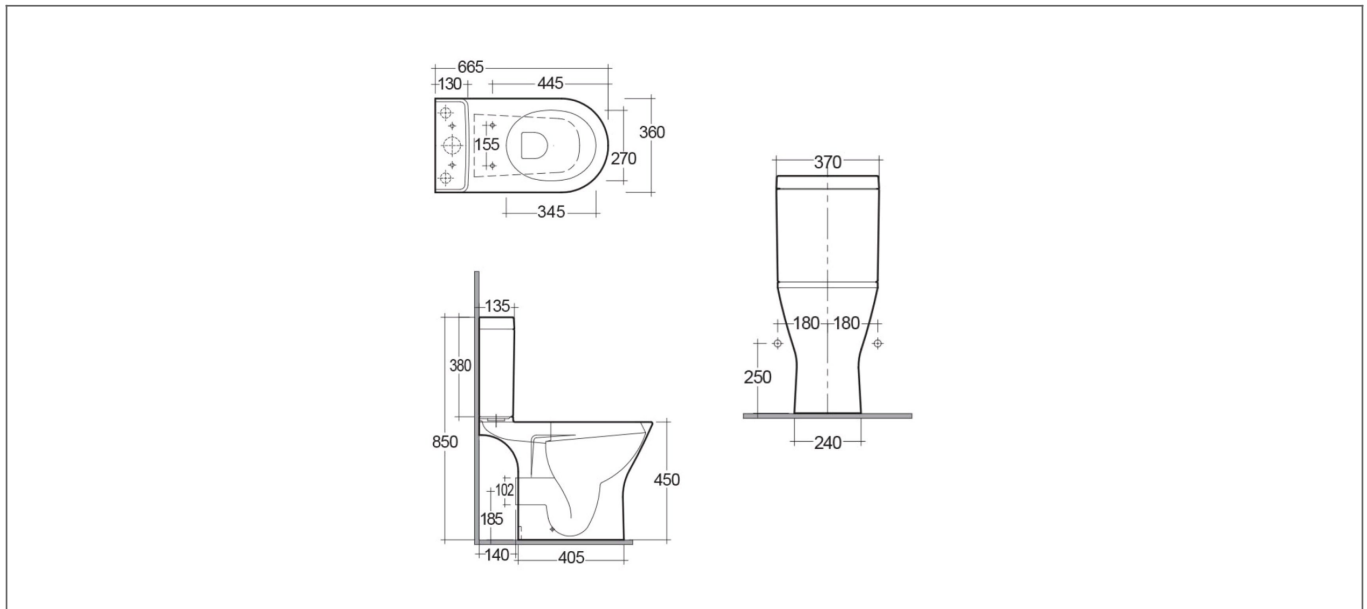

Technical Datasheet

Product Code: SY-MARB16

Product Description: Synergy Marbella C/C Fully Back to Wall Pan

Specification

Product Guarantee:	Lifetime
Material:	Vitreous China
Projection:	550
Style:	Modern
Includes Seat:	No

Technical Drawing

Dimensions: All measurements are in millimetres and are subject to normal manufacturing variations.

Due to a continuing development programme to improve design and performance, we reserve all rights to vary specifications without prior notice. Please note, all accessories are for photographic purposes only.