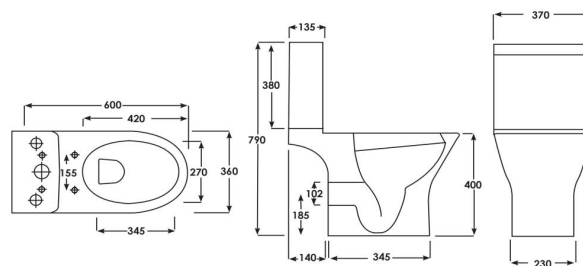

Technical Datasheet

Product Code: SY-MARB06

Product Description: Synergy Marbella Mini Close Coupled Full Access Open Back WC

Specification

Product Guarantee:	Lifetime
Barcode:	SY-MARB06
Packaged Weight (kg):	23 kg
Material:	Vitreous China
Projection:	600
Style:	Modern
Includes Seat:	No

Technical Drawing

Dimensions: All measurements are in millimetres and are subject to normal manufacturing variations.

Due to a continuing development programme to improve design and performance, we reserve all rights to vary specifications without prior notice. Please note, all accessories are for photographic purposes only.