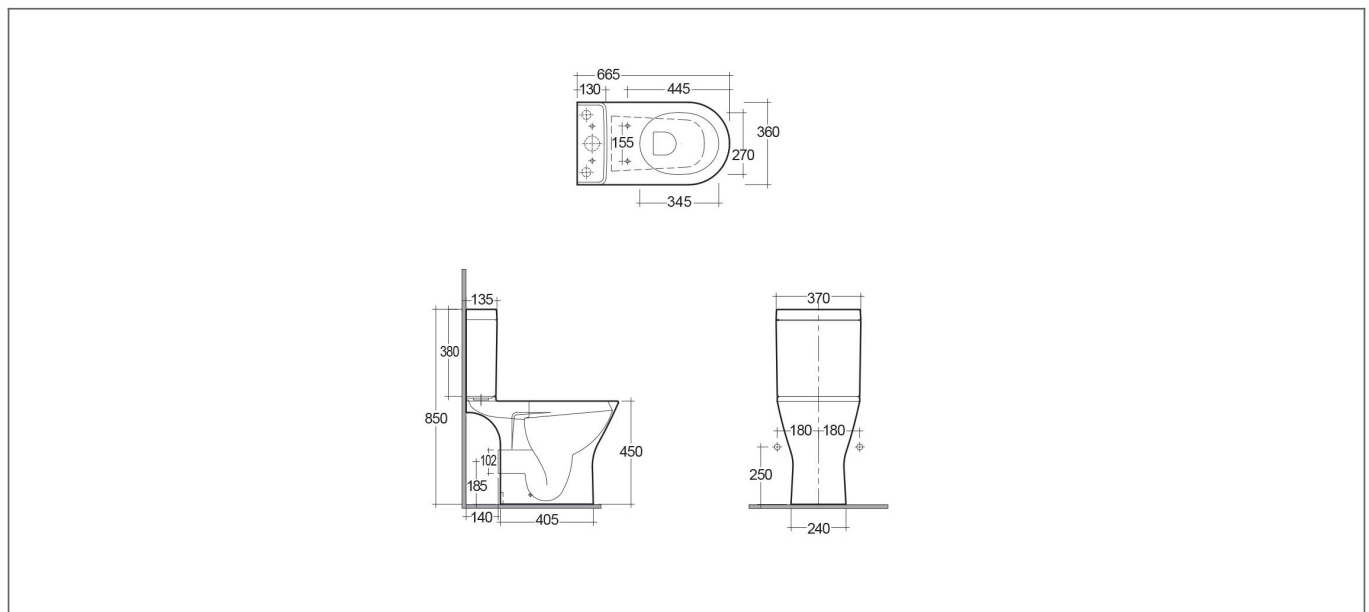

Technical Datasheet

Product Code: SY-MARB15

Product Description: Synergy Marbella Maxi CC Full Access Open Back Pan

Specification

Product Guarantee:	Lifetime
Material:	Vitreous China
Projection:	665
Style:	Modern
Includes Seat:	No

Technical Drawing

Dimensions: All measurements are in millimetres and are subject to normal manufacturing variations.

Due to a continuing development programme to improve design and performance, we reserve all rights to vary specifications without prior notice. Please note, all accessories are for photographic purposes only.