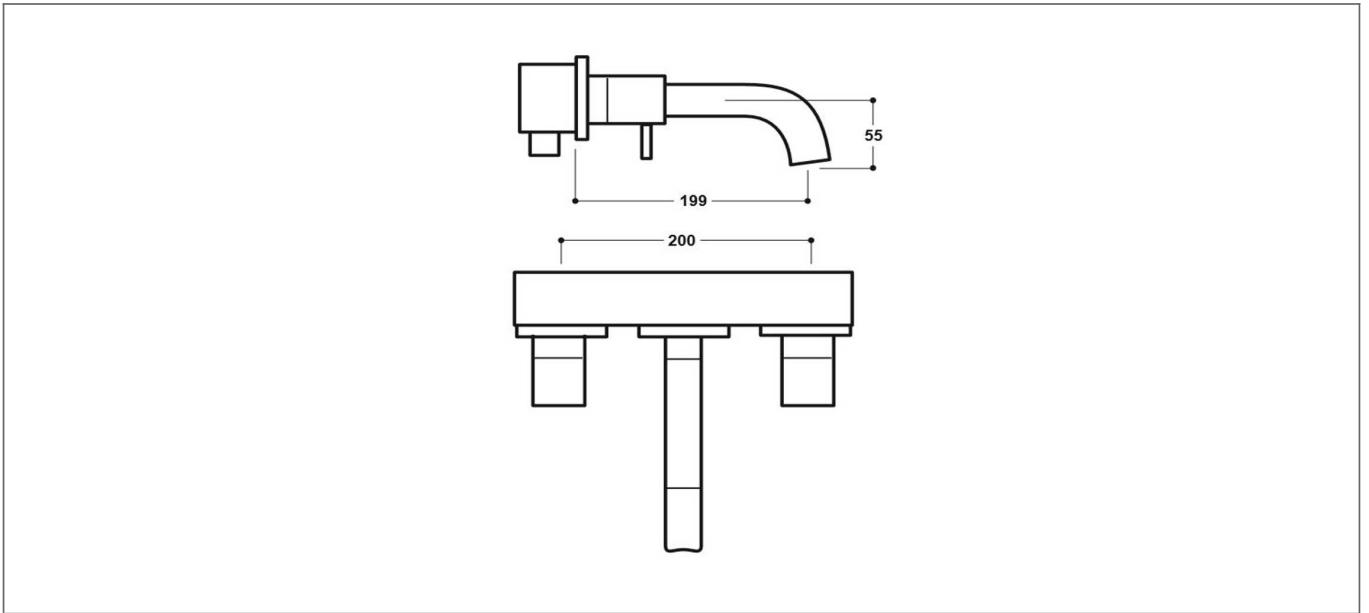

Technical Datasheet

Product Code: SY-G14E-N

Product Description: Synergy Tec Studio G Chrome Single Wall Mounted Basin Mixer

Specification

| | |
|----------------------------|---------------------|
| Product Guarantee: | Lifetime |
| Barcode: | SY-G14E-N |
| Material: | Brass |
| Handle Type: | Lever |
| Tap Pressure: | Low - High Pressure |
| Min Operating Pressure: | 0.2 Bar |
| Waste Included: | No |
| Number Of Tap Holes: | 1 |
| Approvals: | WRAS Approved |
| Projection (mm): | 199 |
| Flow Rate 0.5 Bar (L/min): | 6 |
| Flow Rate 1 Bar (L/min): | 10 |
| Flow Rate 2 Bar (L/min): | 15.5 |
| Flow Rate 3 Bar (L/min): | 17.5 |
| Flow Rate 5 Bar (L/min): | 22 |
| Colour: | Chrome |

Dimensions: All measurements are in millimetres and are subject to normal manufacturing variations.

Due to a continuing development programme to improve design and performance, we reserve all rights to vary specifications without prior notice. Please note, all accessories are for photographic purposes only.

Technical Datasheet

Product Code: SY-G14E-N

Product Description: Synergy Tec Studio G Chrome Single Wall Mounted Basin Mixer

Technical Drawing

Dimensions: All measurements are in millimetres and are subject to normal manufacturing variations.