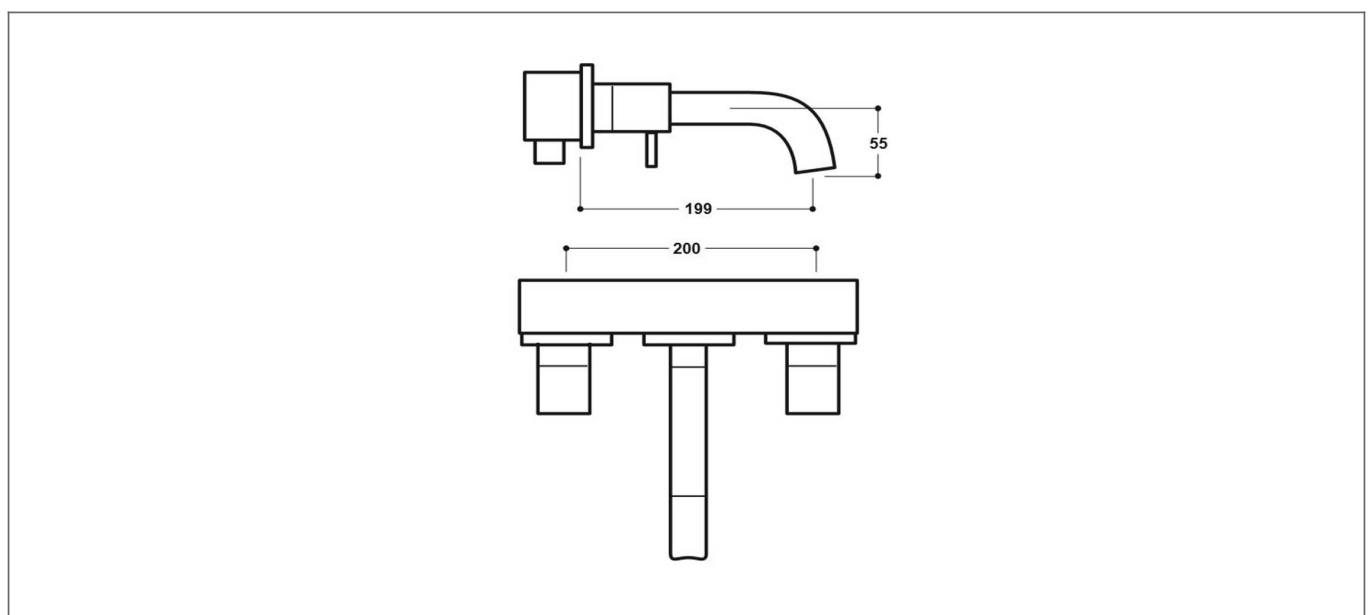

# Technical Datasheet

Product Code: SY-G14EBP

Product Description: Synergy Tec Studio G Black Dual Wall Mounted Basin Mixer

## Specification

Product Guarantee:	Lifetime
Barcode:	0729557187018
Material:	Brass
Handle Type:	Lever
Tap Pressure:	Low - High Pressure
Min Operating Pressure:	0.2 Bar
Waste Included:	No
Number Of Tap Holes:	1
Projection (mm):	199
Flow Rate 0.5 Bar (L/min):	6
Flow Rate 1 Bar (L/min):	10
Flow Rate 2 Bar (L/min):	15
Flow Rate 3 Bar (L/min):	17.5
Flow Rate 5 Bar (L/min):	22
Colour:	Black

## Key Features

- Clean, straight lines, uncluttered spaces. Embrace modernistic style from the 20th century
- Manufactured from high quality brass
- Features 1 tap hole suitable for mono bath mixers
- Features lever control for a flawless level flow
- Matching brassware are also available from Synergy

## Technical Drawing

Dimensions: All measurements are in millimetres and are subject to normal manufacturing variations.

Due to a continuing development programme to improve design and performance, we reserve all rights to vary specifications without prior notice. Please note, all accessories are for photographic purposes only.