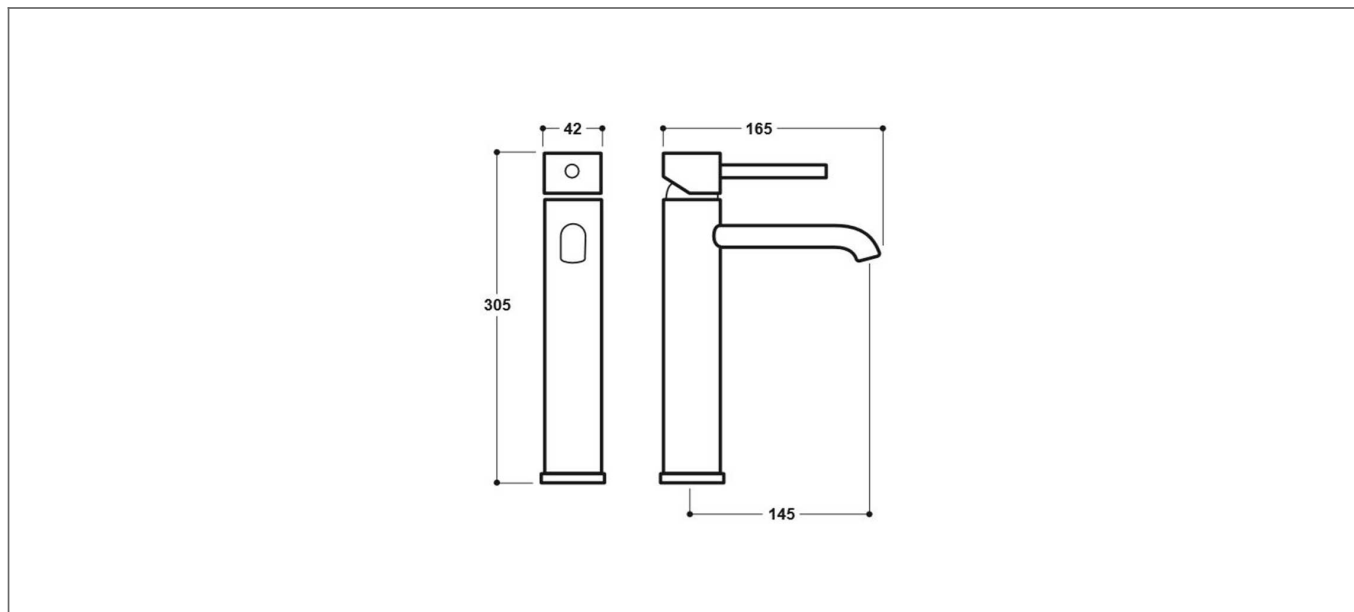

Technical Datasheet

Product Code: **SY-G08B-N**

Product Description: **Synergy Tec Studio G Tall Basin Mono Mixer Chrome**

Specification

Product Guarantee:	Lifetime
Barcode:	SY-G08B-N
Material:	Brass
Handle Type:	Lever
Tap Pressure:	Low - Medium Pressure
Min Operating Pressure:	0.2 Bar
Waste Included:	No
Number Of Tap Holes:	1
Projection (mm):	145
Flow Rate 0.1 Bar (L/min):	3.8
Flow Rate 0.5 Bar (L/min):	9.1
Flow Rate 1 Bar (L/min):	12.3
Flow Rate 2 Bar (L/min):	14.7
Flow Rate 3 Bar (L/min):	17.3
Colour:	Chrome

Dimensions: All measurements are in millimetres and are subject to normal manufacturing variations.

Due to a continuing development programme to improve design and performance, we reserve all rights to vary specifications without prior notice. Please note, all accessories are for photographic purposes only.

Technical Datasheet

Product Code: SY-G08B-N

Product Description: Synergy Tec Studio G Tall Basin Mono Mixer Chrome

Technical Drawing

Dimensions: All measurements are in millimetres and are subject to normal manufacturing variations.