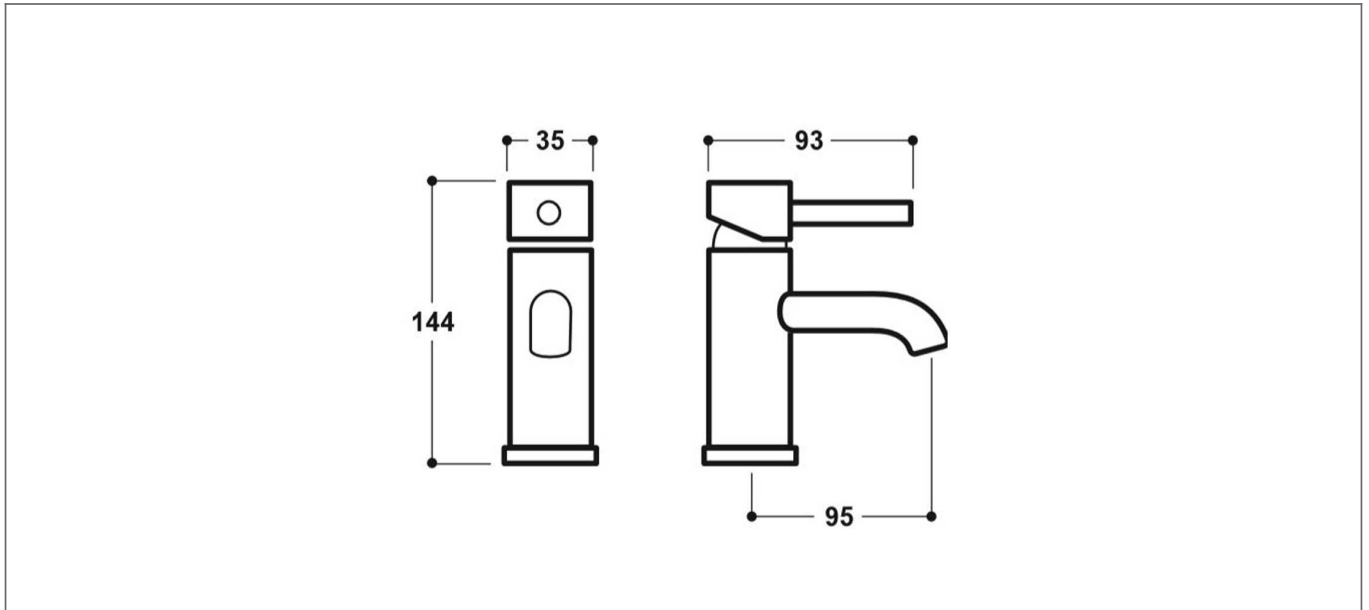

Technical Datasheet

Product Code: **SY-G07-N**

Product Description: **Synergy Tec Studio G Chrome Mini Basin Mono Mixer**

Specification

Product Guarantee:	Lifetime
Barcode:	SY-G07-N
Material:	Brass
Handle Type:	Lever
Tap Pressure:	Low - Medium Pressure
Min Operating Pressure:	0.2 Bar
Waste Included:	Yes
Number Of Tap Holes:	1
Approvals:	WRAS Approved
Projection (mm):	95
Flow Rate 0.1 Bar (L/min):	2.8
Flow Rate 0.5 Bar (L/min):	8.1
Flow Rate 1 Bar (L/min):	11.3
Flow Rate 2 Bar (L/min):	13.8
Flow Rate 3 Bar (L/min):	15.4
Colour:	Chrome

Dimensions: All measurements are in millimetres and are subject to normal manufacturing variations.

Due to a continuing development programme to improve design and performance, we reserve all rights to vary specifications without prior notice. Please note, all accessories are for photographic purposes only.

Technical Datasheet

Product Code: SY-G07-N

Product Description: Synergy Tec Studio G Chrome Mini Basin Mono Mixer

Technical Drawing

Dimensions: All measurements are in millimetres and are subject to normal manufacturing variations.