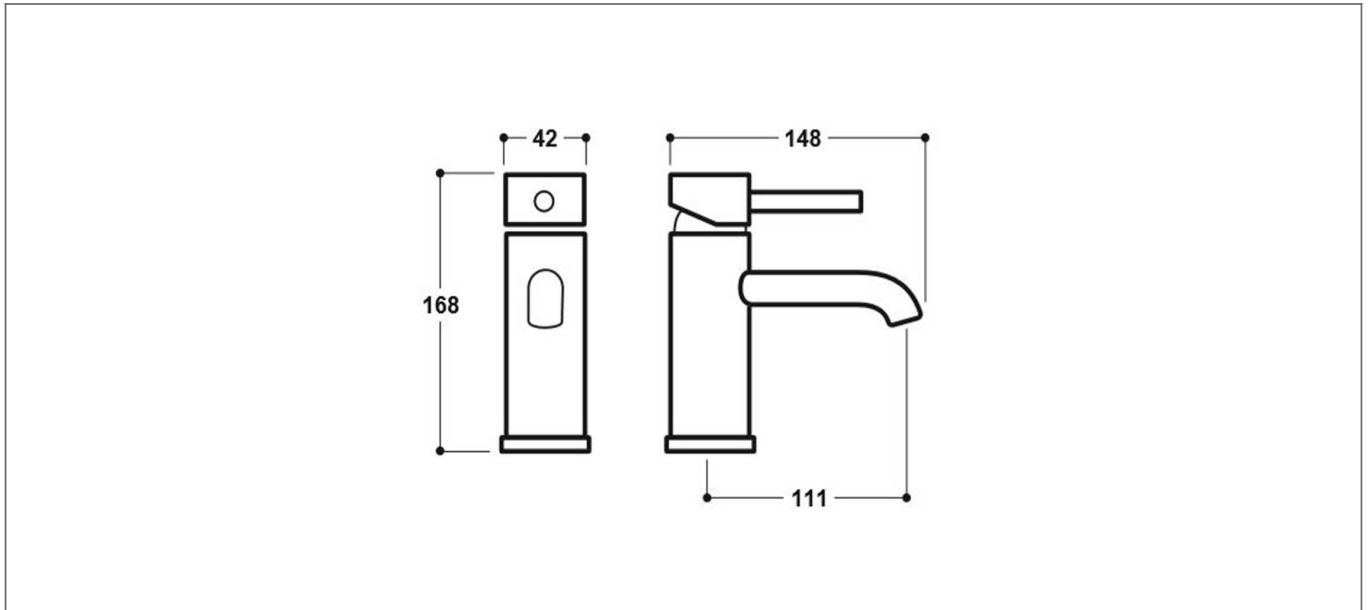

Key Features

- Clean, straight lines, uncluttered spaces. Embrace modernistic style from the 20th century
- Manufactured from high quality brass
- Features 1 tap hole suitable for mono bath mixers
- Features lever control for a flawless level flow
- Matching brassware is also available in the Studio G range
- Supplied with G 1/4" sprung waste

Dimensions: All measurements are in millimetres and are subject to normal manufacturing variations.

Due to a continuing development programme to improve design and performance, we reserve all rights to vary specifications without prior notice. Please note, all accessories are for photographic purposes only.

Technical Datasheet

Product Code: SY-G05K

Product Description: Synergy Tec Studio G Cold Start Black Mono Mixer

Technical Drawing

Dimensions: All measurements are in millimetres and are subject to normal manufacturing variations.