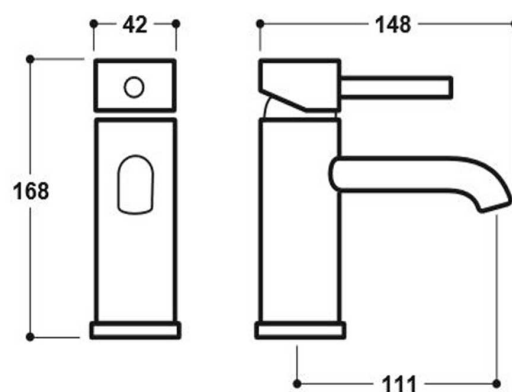

Technical Datasheet

Product Code: **SY-G05B-N**

Product Description: **Synergy Tec Studio G Basin Mono Mixer Chrome**

Specification

Product Guarantee:	Lifetime
Barcode:	SY-G05B-N
Material:	Brass
Handle Type:	Lever
Tap Pressure:	Low - High Pressure
Min Operating Pressure:	0.2 Bar
Waste Included:	Yes
Number Of Tap Holes:	1
Projection (mm):	111
Colour:	Chrome

Technical Drawing

Dimensions: All measurements are in millimetres and are subject to normal manufacturing variations.

Due to a continuing development programme to improve design and performance, we reserve all rights to vary specifications without prior notice. Please note, all accessories are for photographic purposes only.