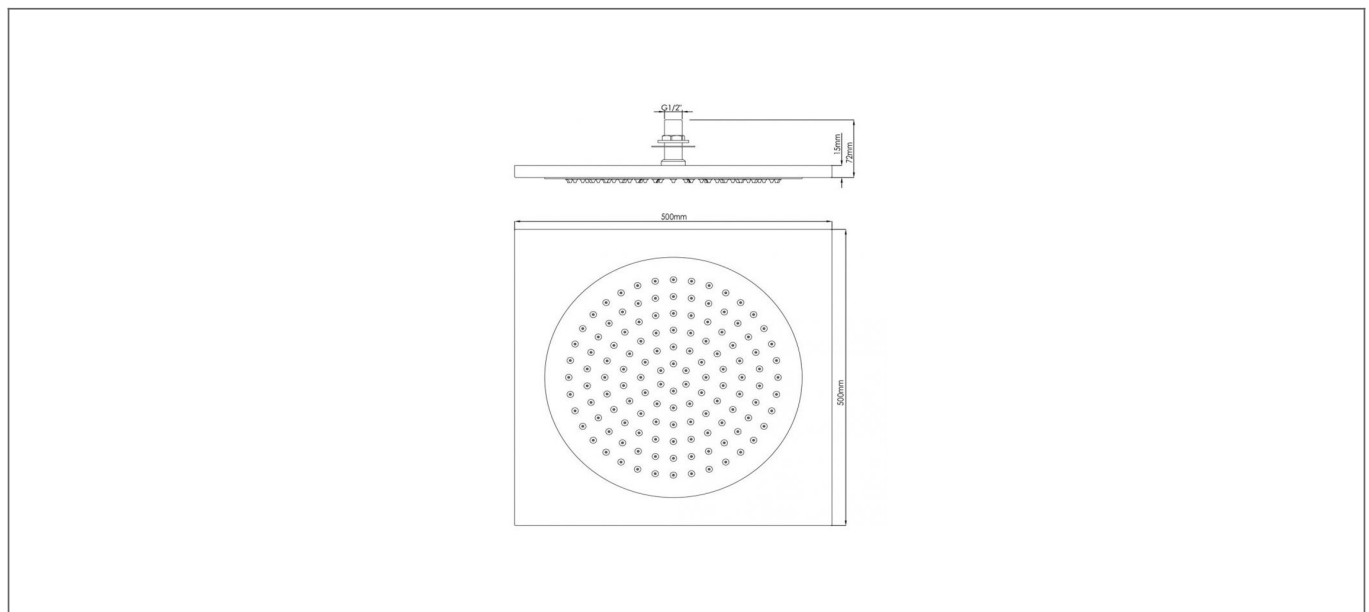

# Technical Datasheet

Product Code: SY-FY5040

Product Description: Synergy Ceiling 500 x 500mm Shower Head

## Specification

Product Guarantee:	Lifetime
Material:	Stainless Steel
Style:	Modern
Shape:	Round
Colour:	Silver
Barcode:	SY-FY5040
Packaged Weight (kg):	26.5 kg
Packaged Length (Metre):	0.55
Packaged Width (Metre):	0.54
Packaged Height (Metre):	0.4

## Key Features

- Create an aesthetic that is part of the constantly evolving contemporary style of present day
- Manufactured from quality materials
- Coated in a luxury chrome finish
- Designed to add that finishing touch to your shower
- Also available in 270 & 370mm

## Technical Drawing

Dimensions: All measurements are in millimetres and are subject to normal manufacturing variations.

Due to a continuing development programme to improve design and performance, we reserve all rights to vary specifications without prior notice. Please note, all accessories are for photographic purposes only.