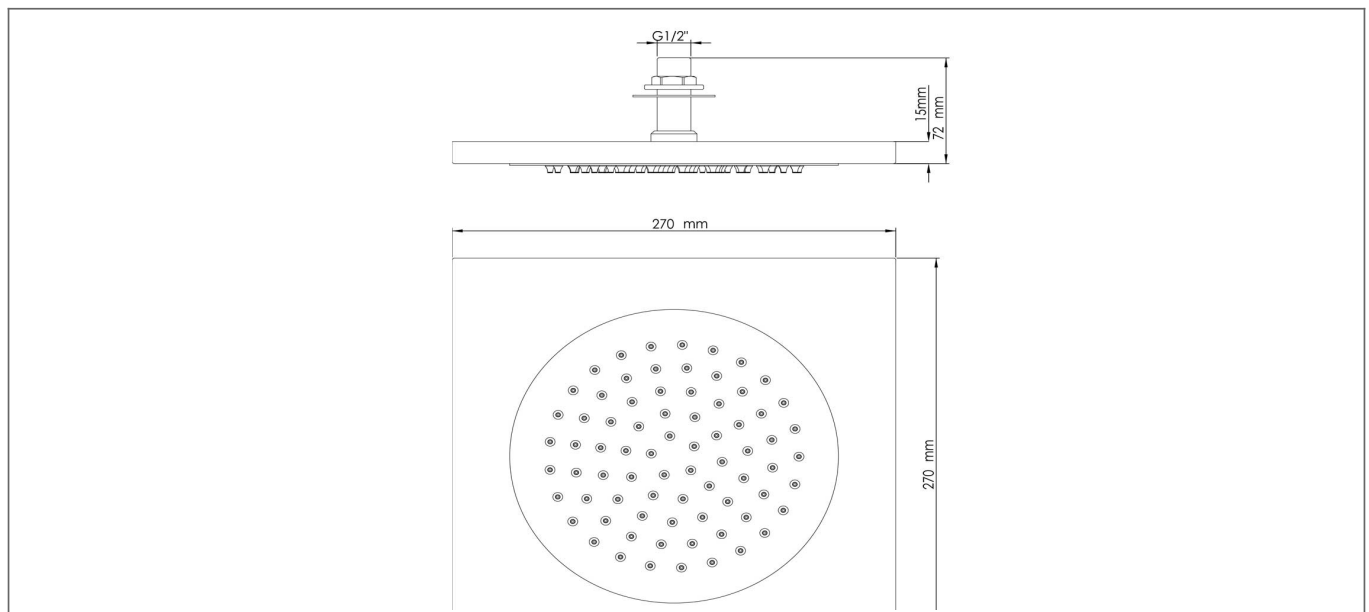

Technical Datasheet

Product Code: SY-FY2720

Product Description: Synergy 270 x 270mm Ceiling Head

Specification

Product Guarantee:	Lifetime
Material:	Stainless Steel
Style:	Modern
Shape:	Round
Colour:	Silver
Barcode:	SY-FY2720
Packaged Weight (kg):	8.5 kg
Packaged Length (Metre):	0.56
Packaged Width (Metre):	0.33
Packaged Height (Metre):	0.33

Key Features

- Create an aesthetic that is part of the constantly evolving contemporary style of present day
- Manufactured from quality materials
- Coated in a luxury chrome finish
- Designed to add that finishing touch to your shower
- Also available in 370 & 500mm

Technical Drawing

Dimensions: All measurements are in millimetres and are subject to normal manufacturing variations.

Due to a continuing development programme to improve design and performance, we reserve all rights to vary specifications without prior notice. Please note, all accessories are for photographic purposes only.