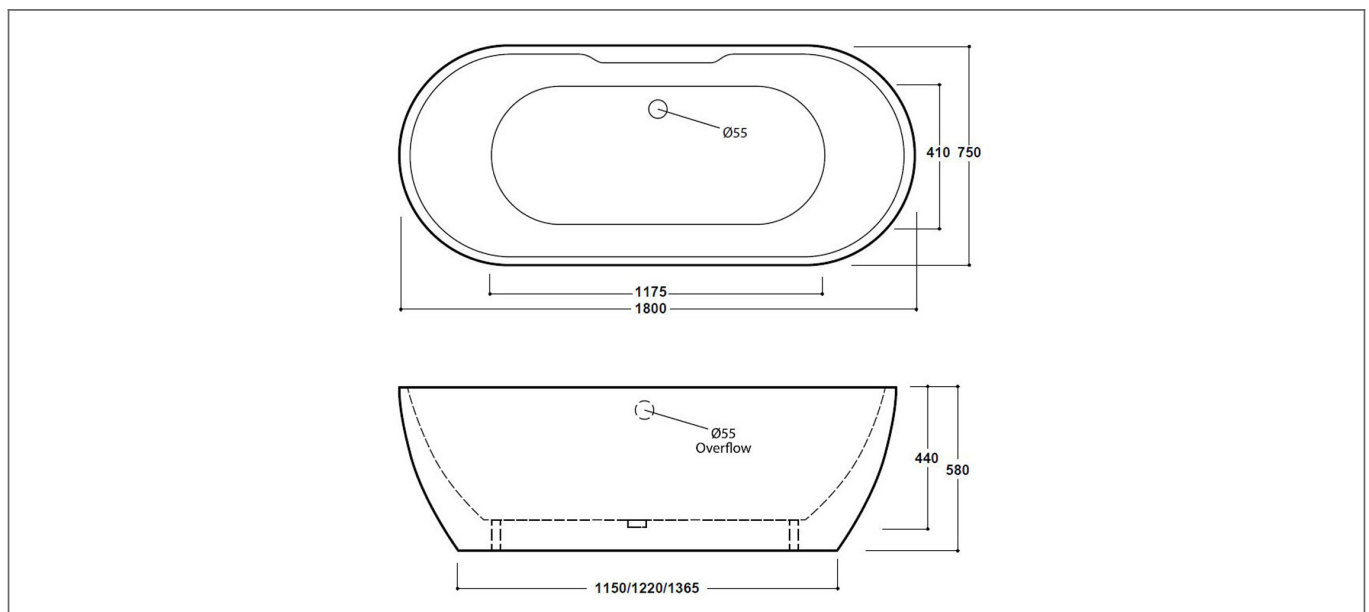

# Technical Datasheet

Product Code: SY-FSB203

Product Description: Synergy San Marlo 1800mm White Double Ended Bath

## Specification

Material:	Acrylic
Style:	Modern
Shape:	Round
Number Of Tap Holes:	0
Overflow Included:	No
Waste Included:	No
Bath Thickness:	5 mm
Product Guarantee:	Lifetime
Water Capacity (litres):	230

## Key Features

- Modern curvaceous design with smooth & stylish lines
- Manufactured from high quality white reinforced acrylic
- Designed for free standing mixer use as cannot be drilled
- Large spacious bathing area for that extra added comfort
- Alternatively available in 1415x750, 1655x750 & 1800x750mm
- Leg set included for a quick & easy installation
- Waste & overflow are available to purchase separately

## Technical Drawing

Dimensions: All measurements are in millimetres and are subject to normal manufacturing variations.

Due to a continuing development programme to improve design and performance, we reserve all rights to vary specifications without prior notice. Please note, all accessories are for photographic purposes only.