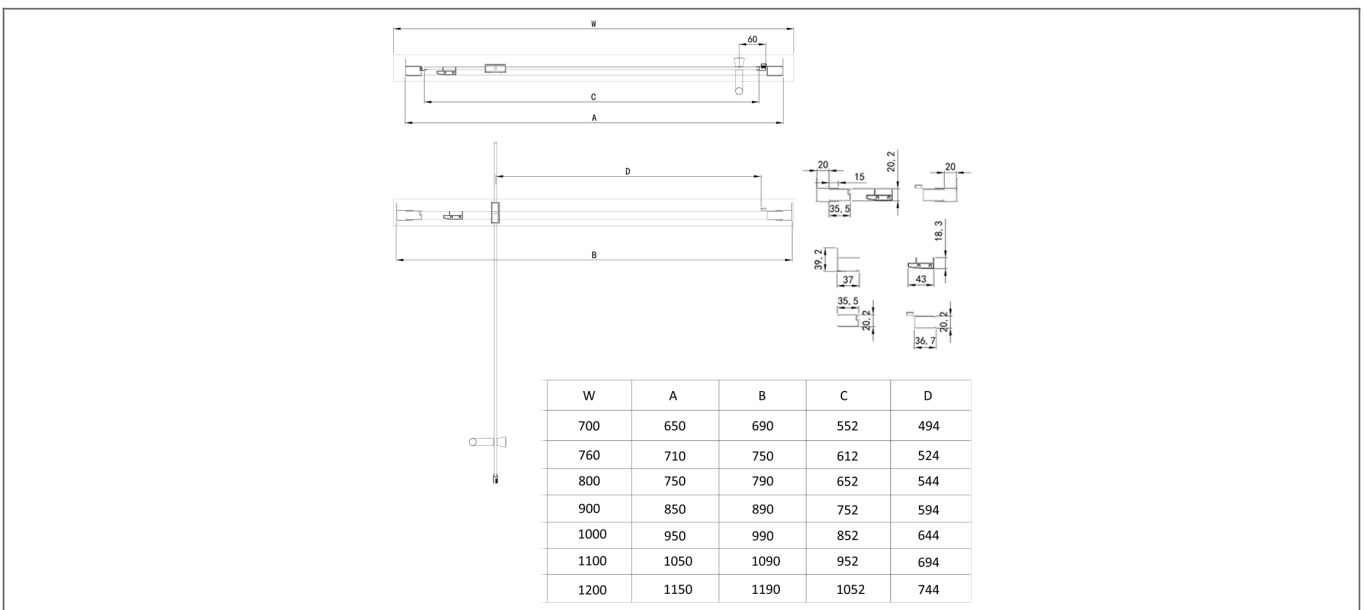

# Technical Datasheet

Product Code: 238700BIF-Q

Product Description: ARLEY Ralus6 700mm Bifold Door (1850mm)

## Specification

Material:	Glass
Style:	Modern
Colour:	Clear
Adjustment (mm):	40
Orientation:	Vertical
Glass Style:	Tempered
Handle Type:	Pull
Product Guarantee:	10 Years
Number Of Doors:	1
Product Length (mm):	665
Product Width (mm):	700
Product Height (mm):	1850

## Key Features

- Wide-ranging enclosure collection with modern expressive design
- Manufactured from high quality 6mm tempered glass
- Coated in a quality EazeeKleen glass coating
- Features polished profiles for a sparkling finish
- Optional side panels are available to make up enclosure
- Also available in 760, 800, 900, 1000 & 1200mm
- Also available in 760, 800, 900, 1000 & 1200mm

## Technical Drawing

Dimensions: All measurements are in millimetres and are subject to normal manufacturing variations.

Due to a continuing development programme to improve design and performance, we reserve all rights to vary specifications without prior notice. Please note, all accessories are for photographic purposes only.