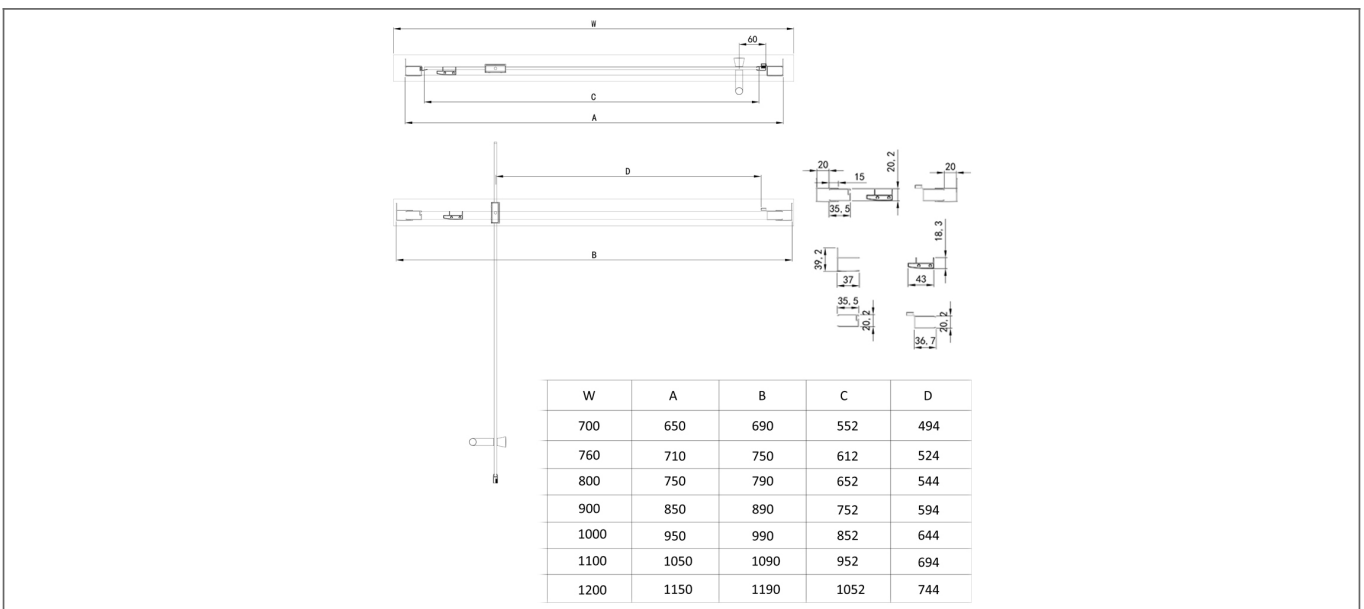

# Technical Datasheet

Product Code: 238800BIF-Q

Product Description: ARLEY Ralus6 800mm Bifold Door (1850mm)

## Specification

Material:	Glass
Style:	Modern
Colour:	Clear
Adjustment (mm):	40
Orientation:	Vertical
Glass Style:	Tempered
Handle Type:	Pull
Product Guarantee:	10 Years
Number Of Doors:	1
Product Width (mm):	800
Product Height (mm):	1850

## Key Features

- Clean structural lines make this piece the perfect match for both modern & traditional spaces
- Manufactured from high quality 6mm tempered glass
- Coated in a quality EazeeKleen glass coating
- Features polished profiles for a sparkling finish
- Optional side panels are available to make up enclosure
- Also available in 700, 760, 800, 1000 & 1200mm

## Technical Drawing

Dimensions: All measurements are in millimetres and are subject to normal manufacturing variations.

Due to a continuing development programme to improve design and performance, we reserve all rights to vary specifications without prior notice. Please note, all accessories are for photographic purposes only.