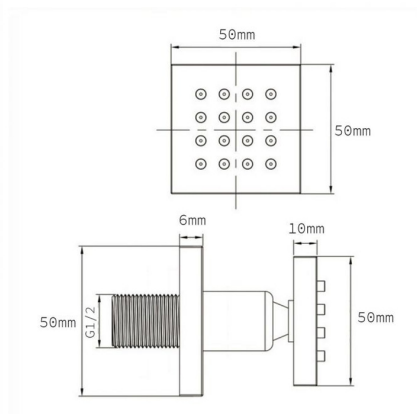

Technical Datasheet

Product Code: SY-BJ02

Product Description: Synergy Tec Studio 50mm Square Body Jet

Specification

Product Guarantee:	1 Year
Material:	Brass
Style:	Modern
Range Name:	Tec Studio
Shape:	Square
Colour:	Chrome
Barcode:	7081244297510
Packaged Weight (kg):	0.5 kg
Packaged Length (Metre):	0.085
Packaged Width (Metre):	0.06
Packaged Height (Metre):	0.06

Key Features

- Sleek lines add an element of style to your bathroom
- Manufactured from quality brass
- Coated in a luxury chrome finish
- Jet can be adjusted to the angle desired
- Alternatively available in round

Technical Drawing

Dimensions: All measurements are in millimetres and are subject to normal manufacturing variations.

Due to a continuing development programme to improve design and performance, we reserve all rights to vary specifications without prior notice. Please note, all accessories are for photographic purposes only.