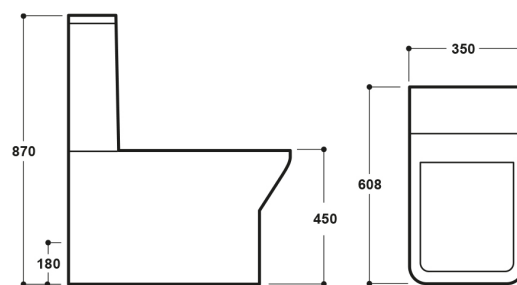

# Technical Datasheet

Product Code: **SY-VER08**

Product Description: **Synergy Versa 450mm High Pan Rimless**

## Specification

Product Guarantee:	Lifetime
Barcode:	5056474504259
Packaged Weight (kg):	28.7 kg
Material:	Ceramic
Projection:	150
Style:	Modern
Includes Seat:	No

## Technical Drawing

Dimensions: All measurements are in millimetres and are subject to normal manufacturing variations.

Due to a continuing development programme to improve design and performance, we reserve all rights to vary specifications without prior notice. Please note, all accessories are for photographic purposes only.