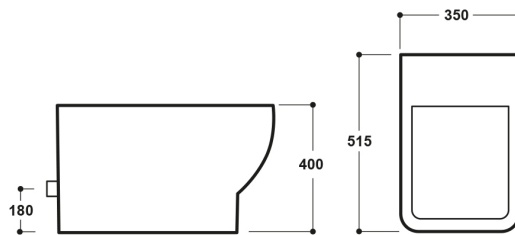

# Technical Datasheet

Product Code: **SY-VER05**

Product Description: **Synergy Versa 400mm BTW Pan Rimless**

## Specification

Product Guarantee:	Lifetime
Barcode:	5056474504228
Packaged Weight (kg):	25.4 kg
Material:	Ceramic
Projection:	515
Style:	Modern
Includes Seat:	No

## Technical Drawing

Dimensions: All measurements are in millimetres and are subject to normal manufacturing variations.

Due to a continuing development programme to improve design and performance, we reserve all rights to vary specifications without prior notice. Please note, all accessories are for photographic purposes only.