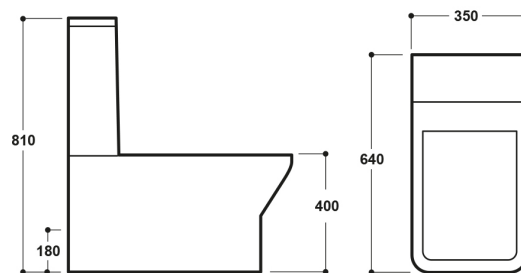

Technical Datasheet

Product Code: **SY-VER04**

Product Description: **Synergy Versa 400mm FULLY BACK CC Pan Rimless**

Specification

Product Guarantee:	Lifetime
Barcode:	5056474504211
Packaged Weight (kg):	27 kg
Material:	Ceramic
Projection:	640
Style:	Modern
Includes Seat:	No

Technical Drawing

Dimensions: All measurements are in millimetres and are subject to normal manufacturing variations.

Due to a continuing development programme to improve design and performance, we reserve all rights to vary specifications without prior notice. Please note, all accessories are for photographic purposes only.