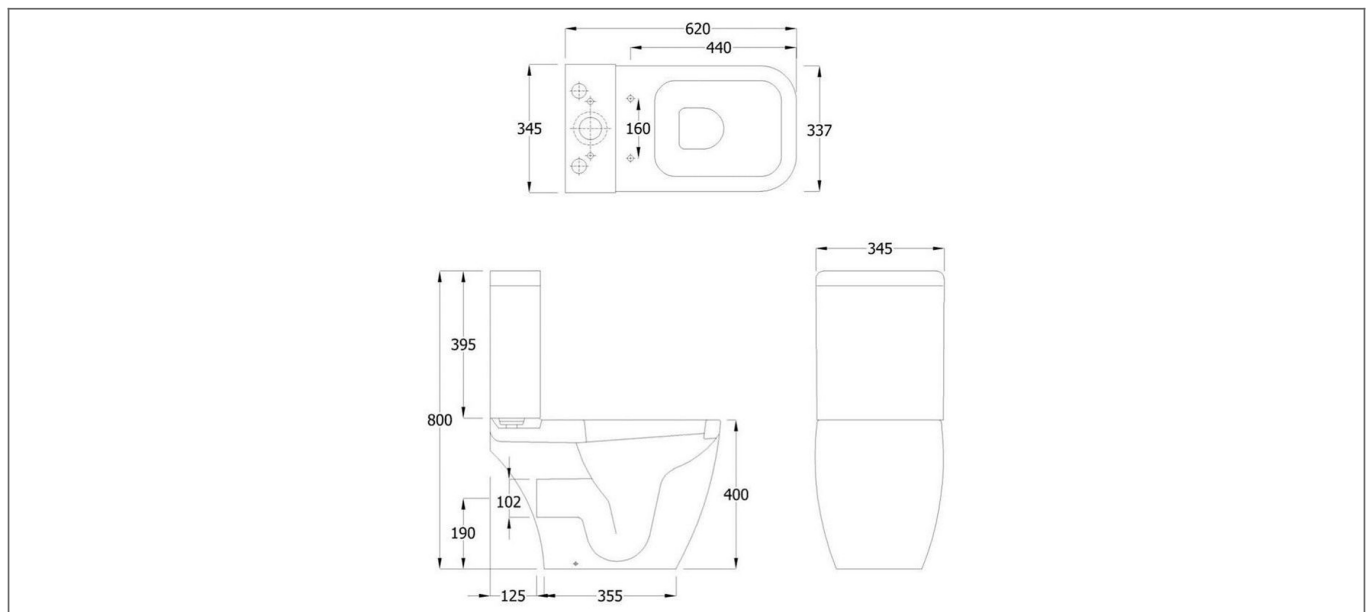

Technical Datasheet

Product Code: SY-VEN12

Product Description: Synergy Venice C/C Full Access Open Back Pan

Specification

Product Guarantee:	Lifetime
Packaged Weight (kg):	33.3 kg
Material:	Ceramic
Projection:	620
Style:	Modern
Includes Seat:	No

Technical Drawing

Dimensions: All measurements are in millimetres and are subject to normal manufacturing variations.

Due to a continuing development programme to improve design and performance, we reserve all rights to vary specifications without prior notice. Please note, all accessories are for photographic purposes only.