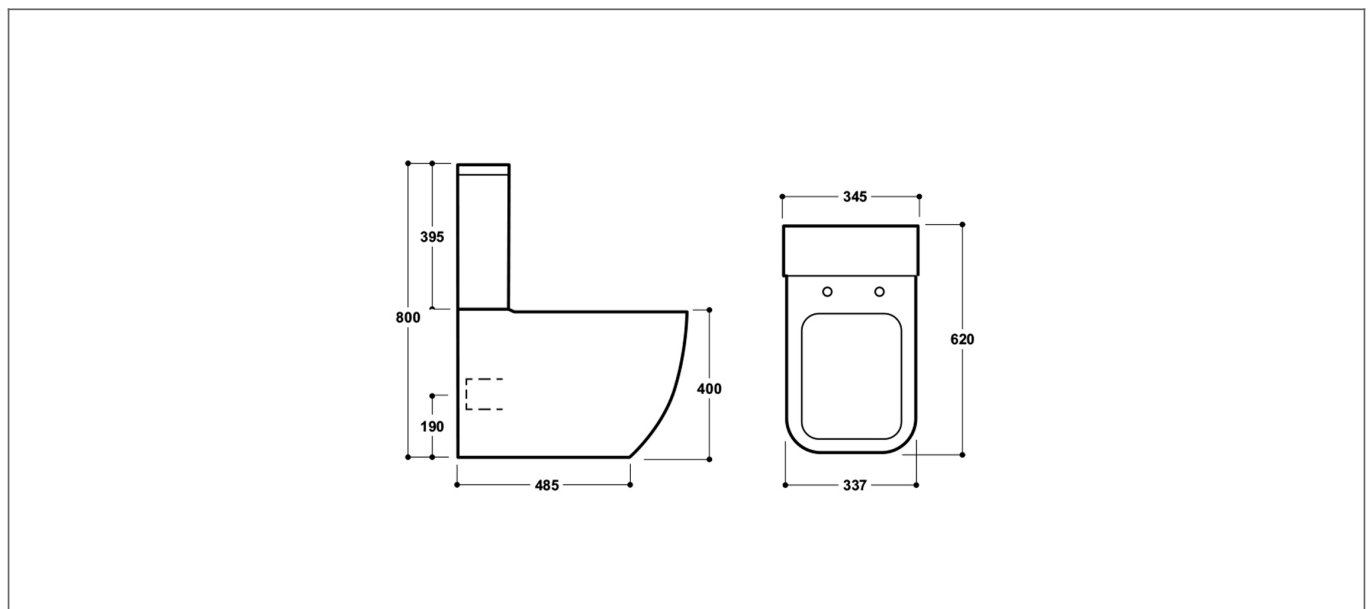

Technical Datasheet

Product Code: **SY-VEN09**

Product Description: **Synergy Venice Close Coupled Dual Flush Cistern**

Specification

Product Guarantee:	Lifetime
Barcode:	SY-VEN09
Packaged Weight (kg):	10.8 kg
Material:	Vitreous China
Style:	Modern
Flush Type:	Push Button
Cistern Flush:	Dual Flush

Key Features

- Pure & luxurious modern design ideal to boost your bathroom décor
- Vitreous china's smooth, elegant, naturally stain resistant quality helps stand the test of time
- Features water saving 3/6 litre dual flush push button
- Designed for installation with Venice close coupled pan
- Fittings included for a quick & smooth installation
- Matching sanitaryware are also available in the Venice range

Technical Drawing

Dimensions: All measurements are in millimetres and are subject to normal manufacturing variations.

Due to a continuing development programme to improve design and performance, we reserve all rights to vary specifications without prior notice. Please note, all accessories are for photographic purposes only.