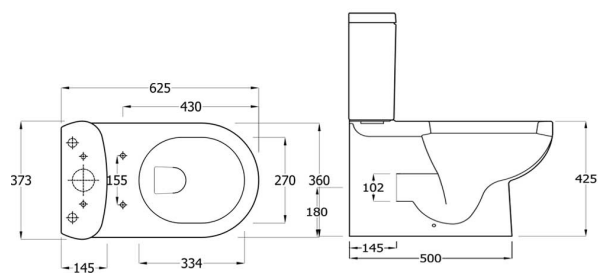

# Technical Datasheet

Product Code: SY-TIL07

Product Description: Synergy Tilly 625mm Back To Wall Close Coupled WC Pan (No Seat)

## Specification

Product Guarantee:	Lifetime
Barcode:	SY-TIL07
Packaged Weight (kg):	28.5 kg
Material:	Vitreous China
Projection:	625
Style:	Modern
Includes Seat:	No

## Technical Drawing

Dimensions: All measurements are in millimetres and are subject to normal manufacturing variations.

Due to a continuing development programme to improve design and performance, we reserve all rights to vary specifications without prior notice. Please note, all accessories are for photographic purposes only.