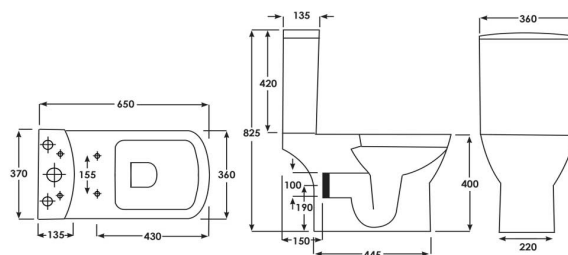

Technical Datasheet

Product Code: SY-VAL05

Product Description: Synergy Valencia Close Coupled Full Access WC Pan

Specification

Product Guarantee:	Lifetime
Barcode:	SY-VAL05
Packaged Weight (kg):	27.4 kg
Material:	Vitreous China
Projection:	650
Style:	Modern
Includes Seat:	No

Key Features

- Clean structural lines make this piece the perfect match for both modern & traditional spaces
- Vitreous china's smooth, elegant, naturally stain resistant quality helps stand the test of time
- Allows easy access for plumbing & maintenance to take place
- Designed for installation with Valencia close coupled cistern
- Optional quick release soft close seat is available from this range
- Matching sanitaryware are also available in the Valencia range

Technical Drawing

Dimensions: All measurements are in millimetres and are subject to normal manufacturing variations.

Due to a continuing development programme to improve design and performance, we reserve all rights to vary specifications without prior notice. Please note, all accessories are for photographic purposes only.