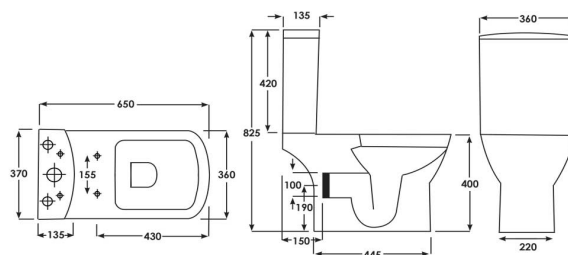

# Technical Datasheet

Product Code: **SY-VAL06**

Product Description: **Synergy Valencia Close Coupled Dual Flush Cistern**

## Specification

Product Guarantee:	Lifetime
Barcode:	SY-VAL06
Packaged Weight (kg):	11.5 kg
Material:	Vitreous China
Style:	Modern
Flush Type:	Push Button
Cistern Flush:	Dual Flush

## Key Features

- Clean structural lines make this piece the perfect match for both modern & traditional spaces
- Vitreous china's smooth, elegant, naturally stain resistant quality helps stand the test of time
- Features water saving 3/6 litre dual flush push button
- Designed for installation with Valencia close coupled pan
- Fittings included for a quick & smooth installation
- Matching sanitaryware are also available in the Valencia range

## Technical Drawing

Dimensions: All measurements are in millimetres and are subject to normal manufacturing variations.

Due to a continuing development programme to improve design and performance, we reserve all rights to vary specifications without prior notice. Please note, all accessories are for photographic purposes only.