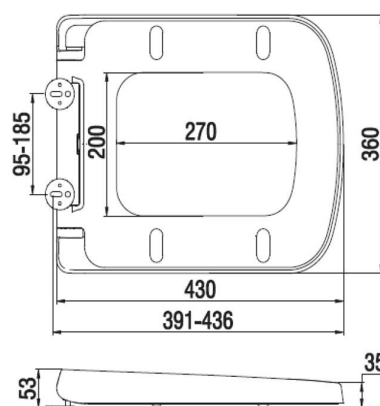

Technical Datasheet

Product Code: SY-VAL08

Product Description: Synergy Valencia Quick Release Soft Close WC Seat

Specification

Material:	Duroplast
Shape:	Square
Seat Type:	Soft Close
Product Guarantee:	Lifetime
Barcode:	SY-VAL08
Packaged Weight (kg):	2.95 kg

Technical Drawing

Dimensions: All measurements are in millimetres and are subject to normal manufacturing variations.

Due to a continuing development programme to improve design and performance, we reserve all rights to vary specifications without prior notice. Please note, all accessories are for photographic purposes only.