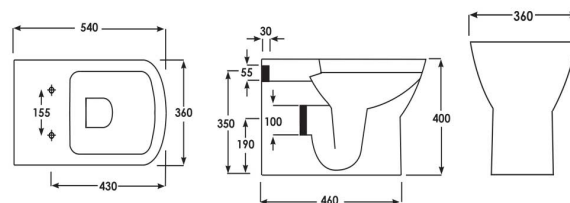

## Specification

Product Guarantee:	Lifetime
Barcode:	SY-VAL07
Packaged Weight (kg):	25 kg
Material:	Vitreous China
Projection:	540
Style:	Modern
Includes Seat:	No

## Technical Drawing

Dimensions: All measurements are in millimetres and are subject to normal manufacturing variations.

Due to a continuing development programme to improve design and performance, we reserve all rights to vary specifications without prior notice. Please note, all accessories are for photographic purposes only.