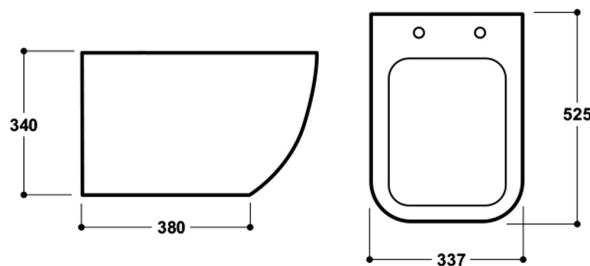

Technical Datasheet

Product Code: **SY-VEN07**

Product Description: **Synergy Venice Wall Hung WC Pan**

Specification

Product Guarantee:	Lifetime
Barcode:	SY-VEN07
Packaged Weight (kg):	23.6 kg
Material:	Vitreous China
Projection:	525
Style:	Modern
Includes Seat:	No

Key Features

- Pure & luxurious modern design ideal to boost your bathroom décor
- Vitreous china's smooth, elegant, naturally stain resistant quality helps stand the test of time
- Wall hung pan maximises floor space & makes cleaning easier
- Suitable for use with concealed cisterns & wall hung frames
- Optional quick release soft close seat is available from this range
- Matching sanitaryware are also available in the Venice range

Technical Drawing

Dimensions: All measurements are in millimetres and are subject to normal manufacturing variations.

Due to a continuing development programme to improve design and performance, we reserve all rights to vary specifications without prior notice. Please note, all accessories are for photographic purposes only.