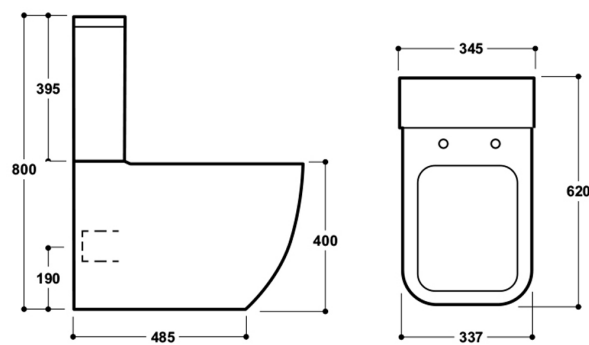

Technical Datasheet

Product Code: **SY-VEN08**

Product Description: **Synergy Venice Close Coupled Fully Back to Wall WC**

Specification

Product Guarantee:	Lifetime
Barcode:	SY-VEN08
Packaged Weight (kg):	33 kg
Material:	Vitreous China
Projection:	485
Style:	Modern
Includes Seat:	No

Technical Drawing

Dimensions: All measurements are in millimetres and are subject to normal manufacturing variations.

Due to a continuing development programme to improve design and performance, we reserve all rights to vary specifications without prior notice. Please note, all accessories are for photographic purposes only.