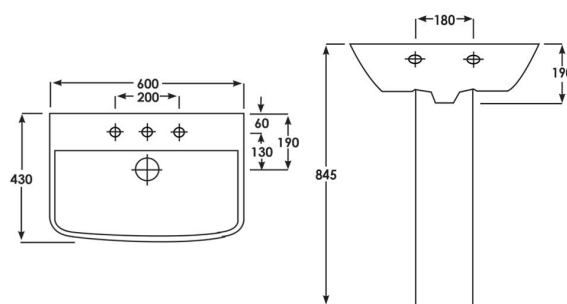

Technical Datasheet

Product Code: **SY-VAL03**

Product Description: **Synergy Valencia Full Pedestal For 500mm & 600mm Basin**

Specification

Product Guarantee:	Lifetime
Barcode:	SY-VAL03
Material:	Vitreous China
Style:	Modern
Shape:	Square

Key Features

- Clean structural lines make this piece the perfect match for both modern & traditional spaces
- Vitreous china's smooth, elegant, naturally stain resistant quality helps stand the test of time
- Compatible for installation with Valencia basins
- Optional semi pedestal available to choose from
- Matching sanitaryware are also available in the Valencia range

Technical Drawing

Dimensions: All measurements are in millimetres and are subject to normal manufacturing variations.

Due to a continuing development programme to improve design and performance, we reserve all rights to vary specifications without prior notice. Please note, all accessories are for photographic purposes only.