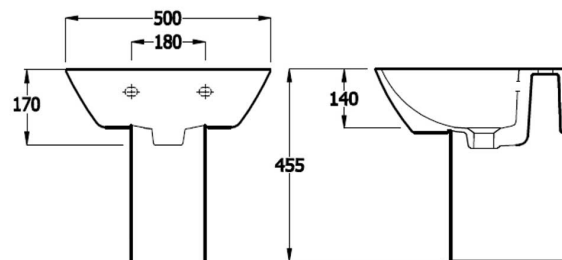

Technical Datasheet

Product Code: **SY-VAL04**

Product Description: **Synergy Valencia Half Pedestal For 500mm & 600mm Basin**

Specification

Product Guarantee:	Lifetime
Material:	Vitreous China
Style:	Modern
Range Name:	Valencia
Shape:	Square
Colour:	White
Barcode:	SY-VAL04
Packaged Weight (kg):	7.5 kg
Packaged Length (Metre):	0.365
Packaged Width (Metre):	0.335
Packaged Height (Metre):	0.335

Key Features

- Clean structural lines make this piece the perfect match for both modern & traditional spaces
- Vitreous china's smooth, elegant, naturally stain resistant quality helps stand the test of time
- Designed to help conceal unsightly pipework
- Space saving design ideal for wall mounting
- Compatible for installation with 500&600mm Valencia basins
- Matching sanitaryware is also available in the Valencia range

Technical Drawing

Dimensions: All measurements are in millimetres and are subject to normal manufacturing variations.

Due to a continuing development programme to improve design and performance, we reserve all rights to vary specifications without prior notice. Please note, all accessories are for photographic purposes only.