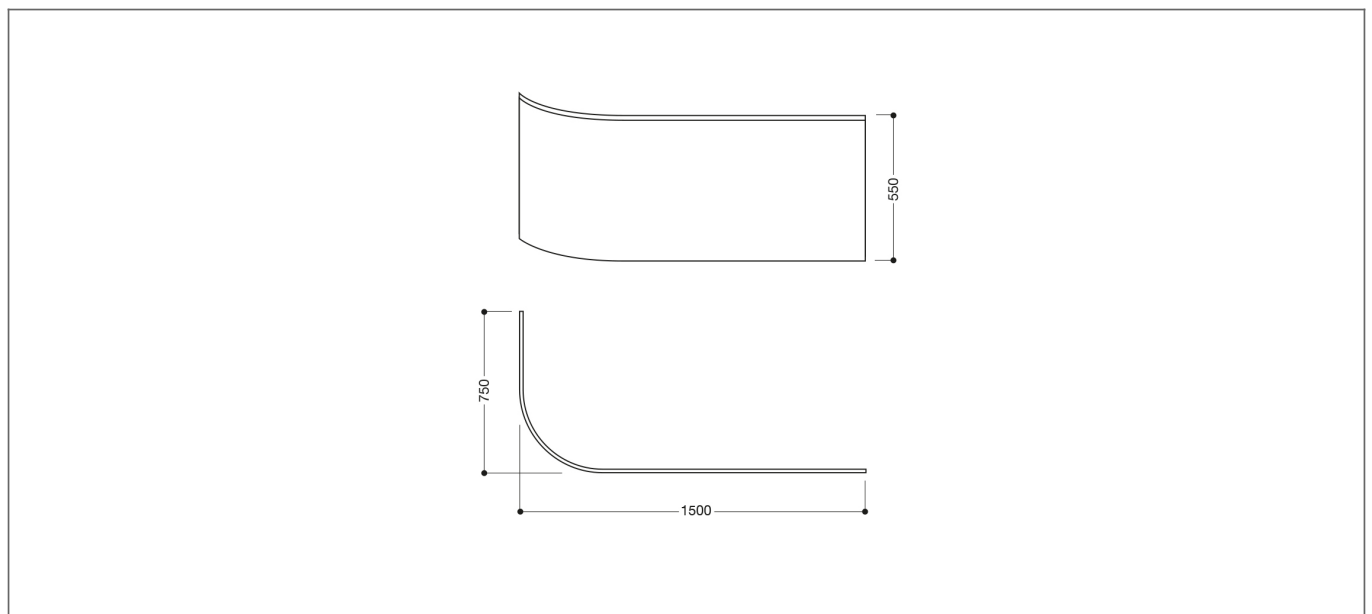

# Technical Datasheet

Product Code: TJ-JSHAPED15PANEL

Product Description: Synergy Jay Shaped Panel LH & RH 1500mm

## Specification

Material:	Acrylic
Style:	Modern
Shape:	J Shape
Product Guarantee:	1 Year

## Technical Drawing

Dimensions: All measurements are in millimetres and are subject to normal manufacturing variations.

Due to a continuing development programme to improve design and performance, we reserve all rights to vary specifications without prior notice. Please note, all accessories are for photographic purposes only.