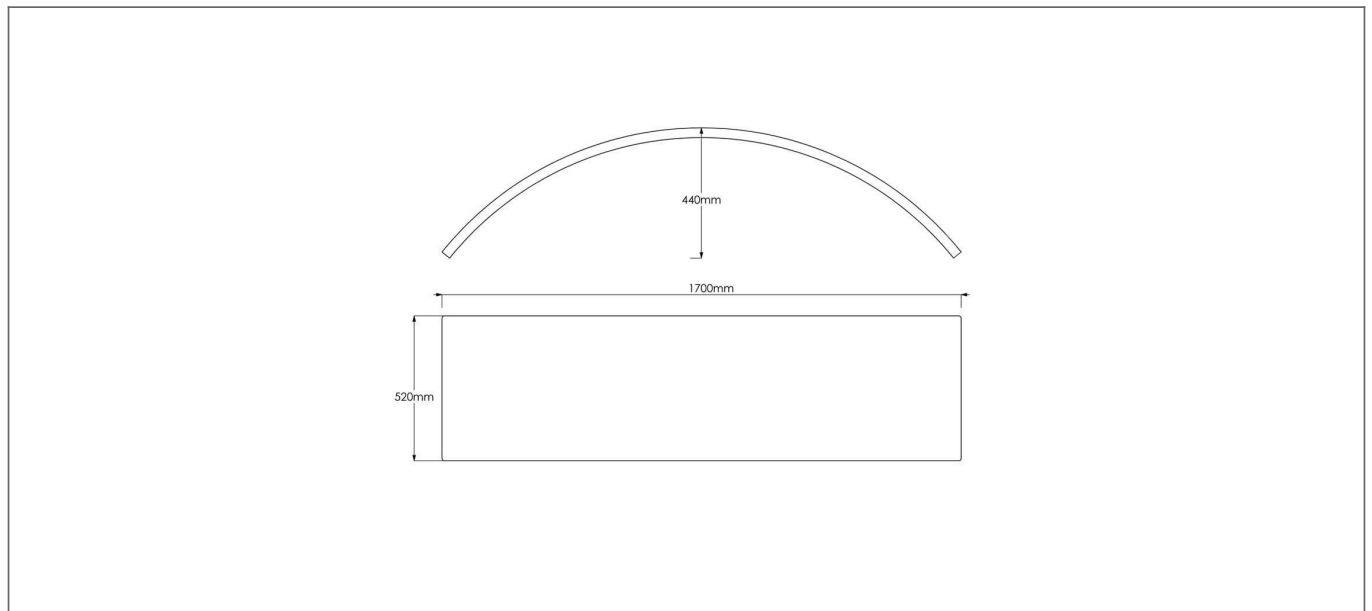

Technical Datasheet

Product Code: TJ-LAGUNAPS

Product Description: Synergy Symetria Corner bath Panel 1200

Specification

Material:	Acrylic
Style:	Contemporary
Shape:	Curved
Product Guarantee:	1 Year

Key Features

- Create an aesthetic that is part of the constantly evolving contemporary style of present day
- Manufactured from high quality white acrylic
- Easy to install, clean & maintain
- Compatible with 1200mm Symetria corner bath

Technical Drawing

Dimensions: All measurements are in millimetres and are subject to normal manufacturing variations.

Due to a continuing development programme to improve design and performance, we reserve all rights to vary specifications without prior notice. Please note, all accessories are for photographic purposes only.