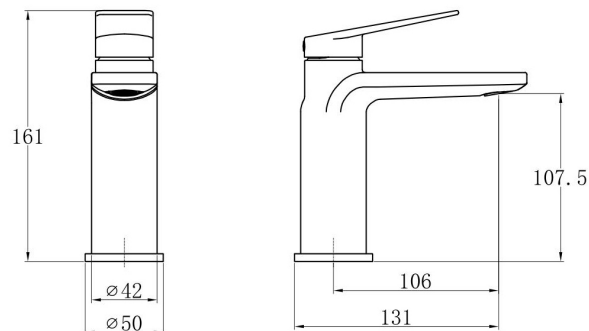

Technical Datasheet

Product Code: TT871

Product Description: **Trisen Roveri Basin Mixer Brushed Brass (No Waste)**

Specification

Product Guarantee:	Lifetime
Barcode:	5056474532962
Material:	Brass
Handle Type:	Lever
Tap Pressure:	Medium - High Pressure
Min Operating Pressure:	0.5 Bar
Waste Included:	No
Number Of Tap Holes:	1
Projection (mm):	106
Colour:	Brushed Brass

Technical Drawing

Dimensions: All measurements are in millimetres and are subject to normal manufacturing variations.

Due to a continuing development programme to improve design and performance, we reserve all rights to vary specifications without prior notice. Please note, all accessories are for photographic purposes only.