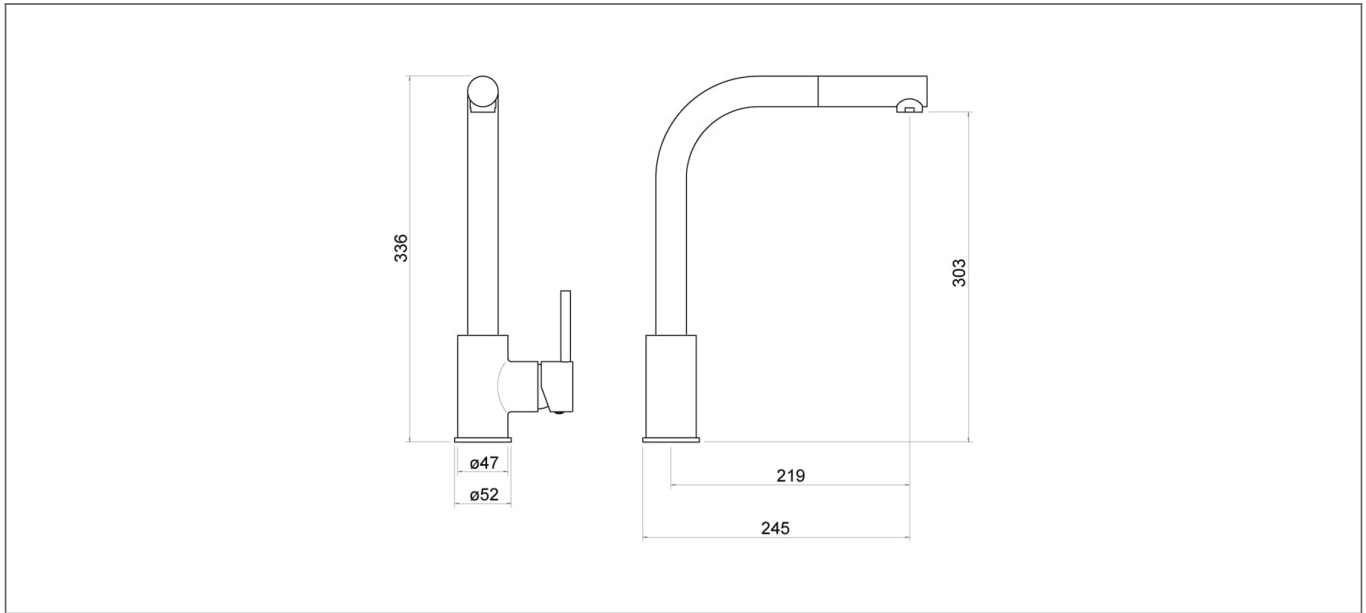

Technical Datasheet

Product Code: **TK004K**

Product Description: **Trisen Era Pull Out Spout Single Lever Sink Mixer**

Specification

Product Guarantee:	Lifetime
Barcode:	5056474517396
Material:	Brass
Handle Type:	Lever
Tap Pressure:	Medium - High Pressure
Min Operating Pressure:	1 Bar
Waste Included:	No
Number Of Tap Holes:	1
Projection (mm):	219
Flow Rate 0.1 Bar (L/min):	3.8
Flow Rate 0.5 Bar (L/min):	5.8
Flow Rate 1 Bar (L/min):	8.1
Flow Rate 2 Bar (L/min):	11.3
Flow Rate 3 Bar (L/min):	13.8
Flow Rate 4 Bar (L/min):	15.3
Flow Rate 5 Bar (L/min):	17.6
Colour:	Black

Dimensions: All measurements are in millimetres and are subject to normal manufacturing variations.

Due to a continuing development programme to improve design and performance, we reserve all rights to vary specifications without prior notice. Please note, all accessories are for photographic purposes only.

Technical Datasheet

Product Code: **TK004K**

Product Description: **Trisen Era Pull Out Spout Single Lever Sink Mixer**

Technical Drawing

Dimensions: All measurements are in millimetres and are subject to normal manufacturing variations.