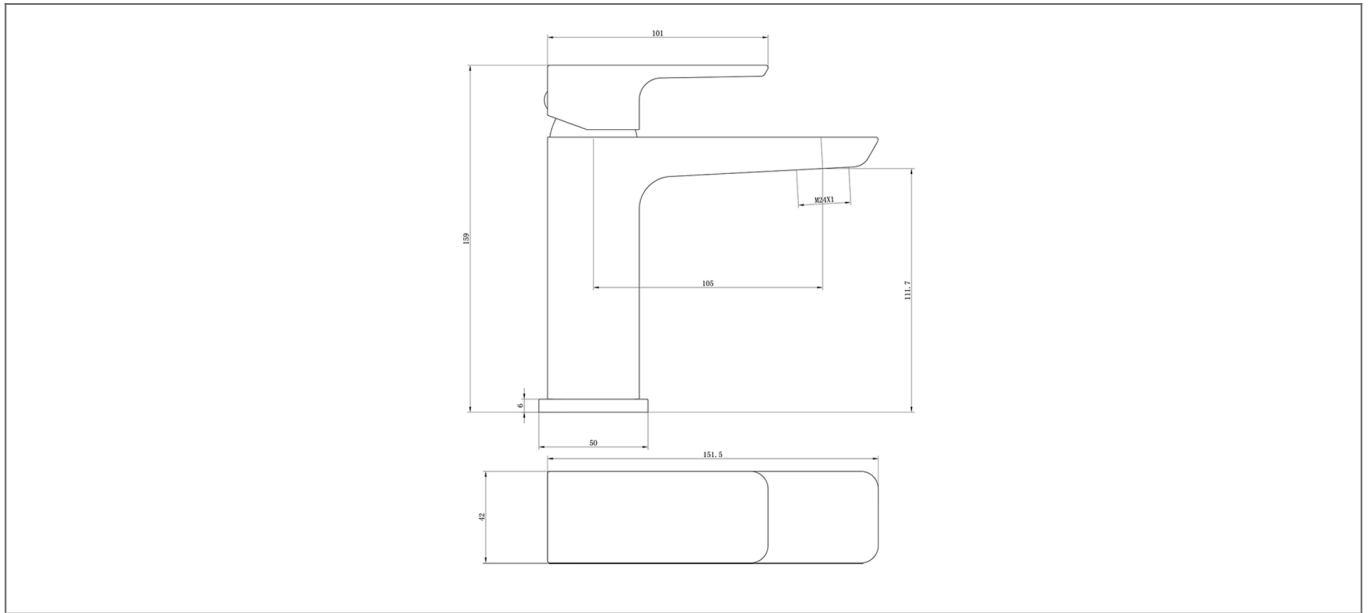

Technical Datasheet

Product Code: **SY-D05K**

Product Description: **Synergy Studio D Basin Mixer Black (D05BP)**

Specification

| | |
|----------------------------|---------------------|
| Product Guarantee: | Lifetime |
| Barcode: | 5056474512872 |
| Material: | Brass |
| Handle Type: | Lever |
| Tap Pressure: | Low - High Pressure |
| Min Operating Pressure: | 0.2 Bar |
| Waste Included: | Yes |
| Number Of Tap Holes: | 1 |
| Projection (mm): | 105 |
| Flow Rate 0.1 Bar (L/min): | 3.6 |
| Flow Rate 0.5 Bar (L/min): | 7.3 |
| Flow Rate 1 Bar (L/min): | 10.3 |
| Flow Rate 2 Bar (L/min): | 14.5 |
| Flow Rate 3 Bar (L/min): | 17.8 |
| Flow Rate 4 Bar (L/min): | 20.5 |
| Flow Rate 5 Bar (L/min): | 22.9 |
| Colour: | Black |

Dimensions: All measurements are in millimetres and are subject to normal manufacturing variations.

Due to a continuing development programme to improve design and performance, we reserve all rights to vary specifications without prior notice. Please note, all accessories are for photographic purposes only.

Technical Datasheet

Product Code: SY-D05K

Product Description: Synergy Studio D Basin Mixer Black (D05BP)

Technical Drawing

Dimensions: All measurements are in millimetres and are subject to normal manufacturing variations.