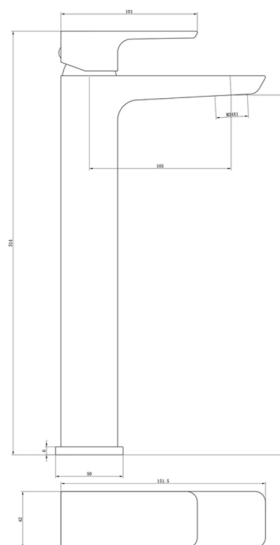

Technical Datasheet

Product Code: **SY-D08K**

Product Description: **Synergy Studio D Tall Basin Mixer Black**

Specification

Product Guarantee:	Lifetime
Barcode:	5056474512896
Material:	Brass
Handle Type:	Lever
Tap Pressure:	Low - High Pressure
Min Operating Pressure:	0.2 Bar
Waste Included:	No
Number Of Tap Holes:	1
Projection (mm):	105
Flow Rate 0.1 Bar (L/min):	2.6
Flow Rate 0.5 Bar (L/min):	5.7
Flow Rate 1 Bar (L/min):	6.3
Colour:	Black

Key Features

- Wide-ranging bathroom brassware collection with modern expressive design
- Manufactured from high quality brass
- Coated in a luxury black finish
- Features lever control for a flawless level flow
- Brushed brass & chrome finishes are also available too choose from
- Ceramic disc technology for long life & smooth operation

Technical Drawing

Dimensions: All measurements are in millimetres and are subject to normal manufacturing variations.

Due to a continuing development programme to improve design and performance, we reserve all rights to vary specifications without prior notice. Please note, all accessories are for photographic purposes only.