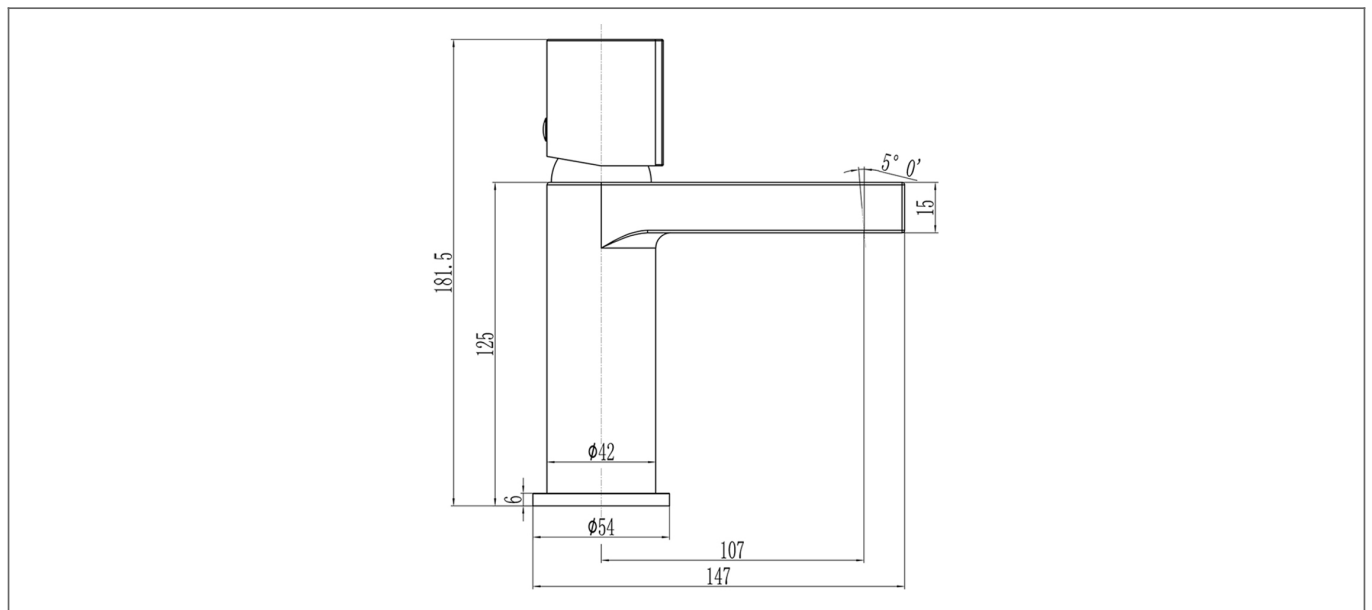

Technical Datasheet

Product Code: SY-DV05K

Product Description: Synergy Studio DV Basin Mixer Black

Specification

Product Guarantee:	Lifetime
Barcode:	5056474512780
Material:	Brass
Handle Type:	Push Button
Tap Pressure:	Low - High Pressure
Min Operating Pressure:	0.2 Bar
Waste Included:	Yes
Number Of Tap Holes:	1
Projection (mm):	107
Flow Rate 0.5 Bar (L/min):	6.8
Flow Rate 1 Bar (L/min):	9.5
Flow Rate 2 Bar (L/min):	13.2
Flow Rate 3 Bar (L/min):	16
Colour:	Black

Technical Drawing

Dimensions: All measurements are in millimetres and are subject to normal manufacturing variations.

Due to a continuing development programme to improve design and performance, we reserve all rights to vary specifications without prior notice. Please note, all accessories are for photographic purposes only.