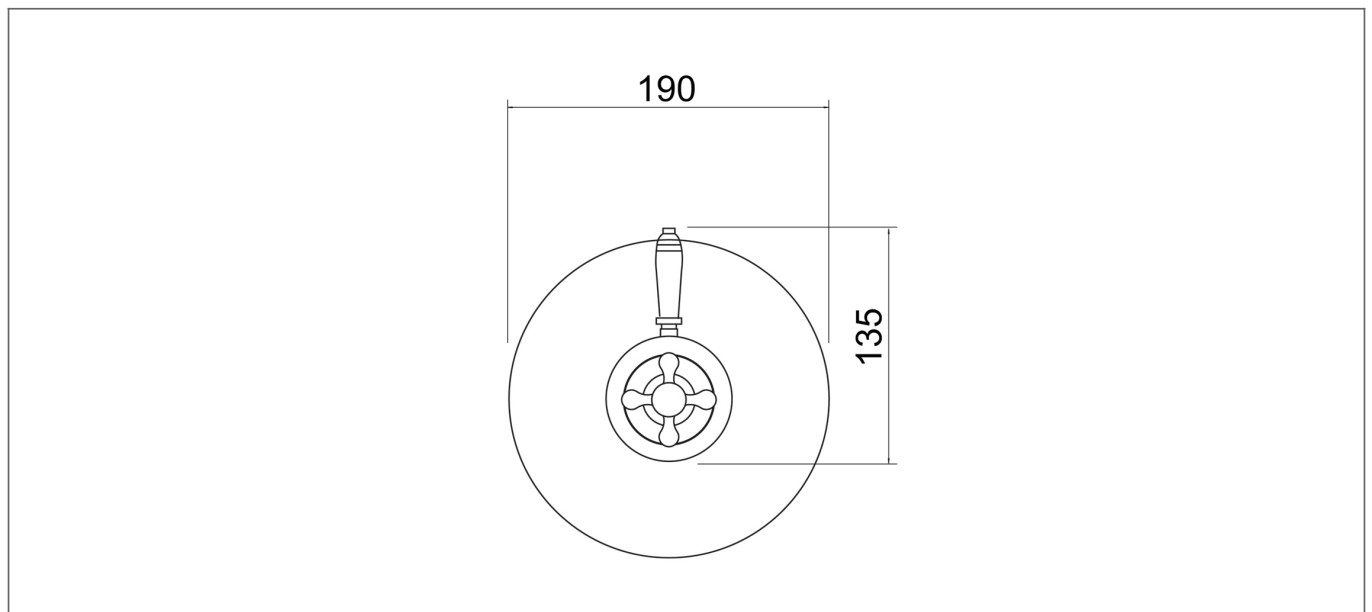

Technical Datasheet

Product Code: **SY-W80-N**

Product Description: **Synergy Henbury Concealed Thermostatic Shower Valve**

Specification

| | |
|--------------------|---------------|
| Product Guarantee: | 1 Year |
| Barcode: | 7081244490461 |
| Material: | Brass |
| Handle Type: | Lever |
| Colour: | Chrome |

Key Features

- Inspired by tradition. Enhance your bathroom with the timeless style of the 18/19th century
- Manufactured from high quality brass & ceramic
- Coated in a luxury chrome finish
- Features lever control for a flawless level flow
- Matching brassware are available from the Henbury range

Technical Drawing

Dimensions: All measurements are in millimetres and are subject to normal manufacturing variations.

Due to a continuing development programme to improve design and performance, we reserve all rights to vary specifications without prior notice. Please note, all accessories are for photographic purposes only.