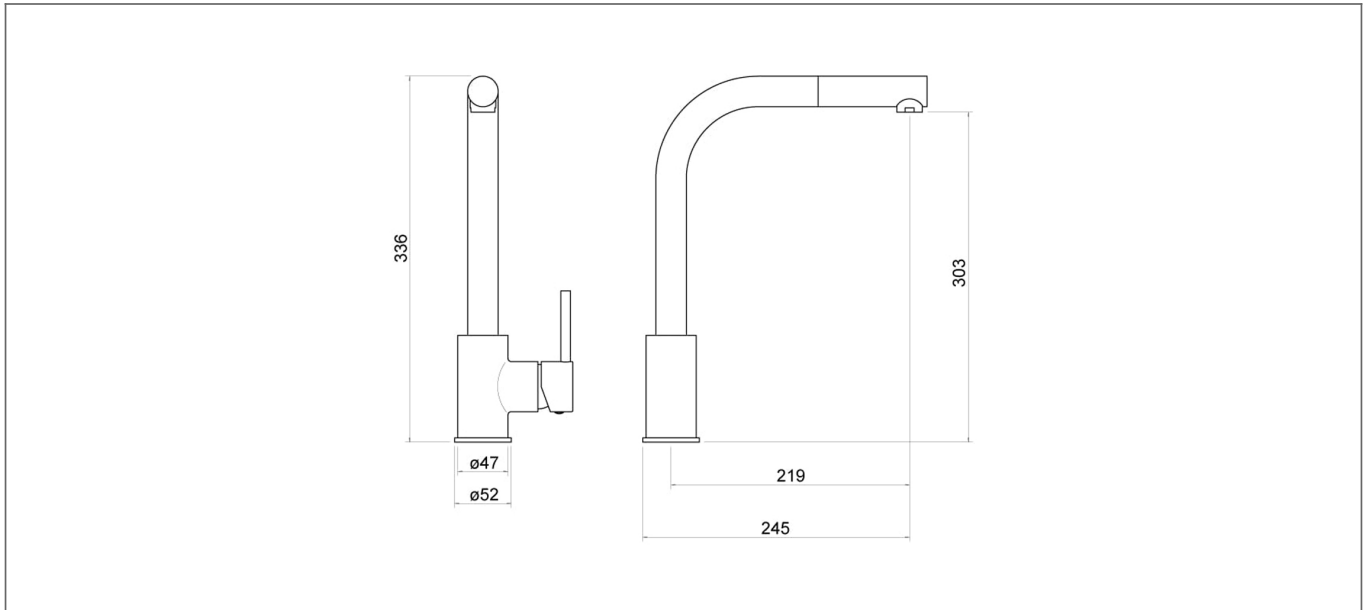

## Specification

Product Guarantee:	Lifetime
Barcode:	5056474517402
Material:	Brass
Handle Type:	Lever
Tap Pressure:	Medium - High Pressure
Min Operating Pressure:	1 Bar
Waste Included:	No
Number Of Tap Holes:	1
Projection (mm):	219
Flow Rate 0.1 Bar (L/min):	3.8
Flow Rate 0.5 Bar (L/min):	5.8
Flow Rate 1 Bar (L/min):	8.1
Flow Rate 2 Bar (L/min):	11.3
Flow Rate 3 Bar (L/min):	13.8
Flow Rate 4 Bar (L/min):	15.2
Flow Rate 5 Bar (L/min):	17.6
Colour:	Brushed Nickel

Dimensions: All measurements are in millimetres and are subject to normal manufacturing variations.

Due to a continuing development programme to improve design and performance, we reserve all rights to vary specifications without prior notice. Please note, all accessories are for photographic purposes only.

# Technical Datasheet

Product Code: TK004BN

Product Description: Trisen Era Pull Out Spout Single Lever Sink Mixer

## Technical Drawing

Dimensions: All measurements are in millimetres and are subject to normal manufacturing variations.

Due to a continuing development programme to improve design and performance, we reserve all rights to vary specifications without prior notice. Please note, all accessories are for photographic purposes only.